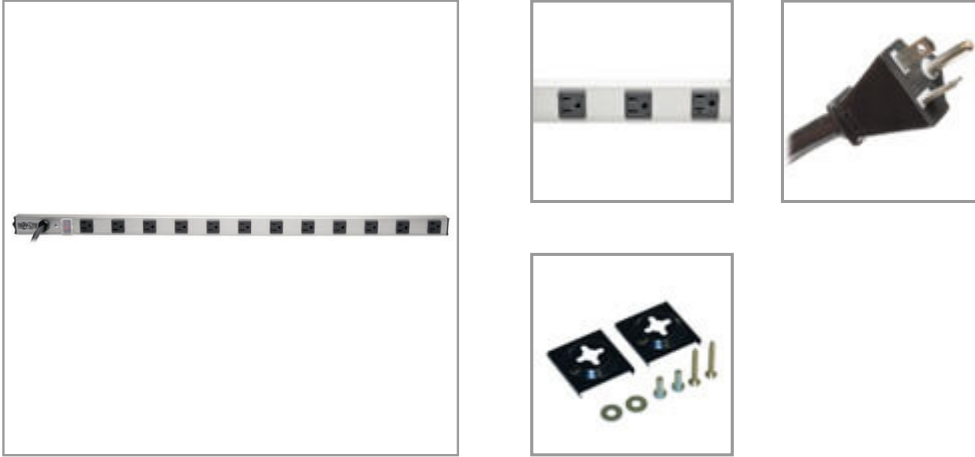

12-Outlet (10-15A & 2-20A) Vertical Power Strip, 120V, 20A, 15 ft. (4.57 m) Cord, 5-20P, 36 in.

MODEL NUMBER: **PS361220**

Add extra power outlets in rack-mount, workbench, office, retail displays and telecom applications, or any area that needs to power many electrical devices in close proximity to one another from a single AC wall outlet.

Description

Need to power many pieces of equipment in close proximity to one another but don't have enough outlets to power them all? Tripp Lite's PS361220 12-outlet vertical power strip will give you the outlets where you need them, when you need them. The PS361220 contains a 15-ft. (4.57 m) (14/3 SJT) cord, 10 standard NEMA 5-15R and 2 commercial-use NEMA 5-20R outlets. Each outlet is spaced 2.64-in. apart (center-to-center) - wide enough for many types of transformers or AC adapters without blocking adjacent outlets. Encased in a rugged, all-metal housing, it comes with mounting clips for either vertical and horizontal mounting, making the PS361220 ideal for a variety of uses in rack-mount, workbench, industrial, office and telecom environments. An illuminated, rocker-style, power switch with a transparent guard prevents accidental turn-offs, while a 20-amp circuit breaker guards against dangerous circuit overloads. To match the decor of most professional settings, it has an extruded aluminum housing with black receptacles.

Features

Multi-Outlet 120V Power Distribution for Rack-Mount, Raceway and Workbench Applications

- 1800W, 120V, 20A, corded, multi-outlet power strip that safely connects multiple electrical devices to a single AC wall socket
- Saves the time and cost of installing new power outlets in un-powered areas
- Ideal for branch circuit power distribution to telecommunications, computers or internetworking equipment in rack enclosures, workbenches, table tops, work stations, offices, factories, repair shops, hobby shops, test stands and engineering labs