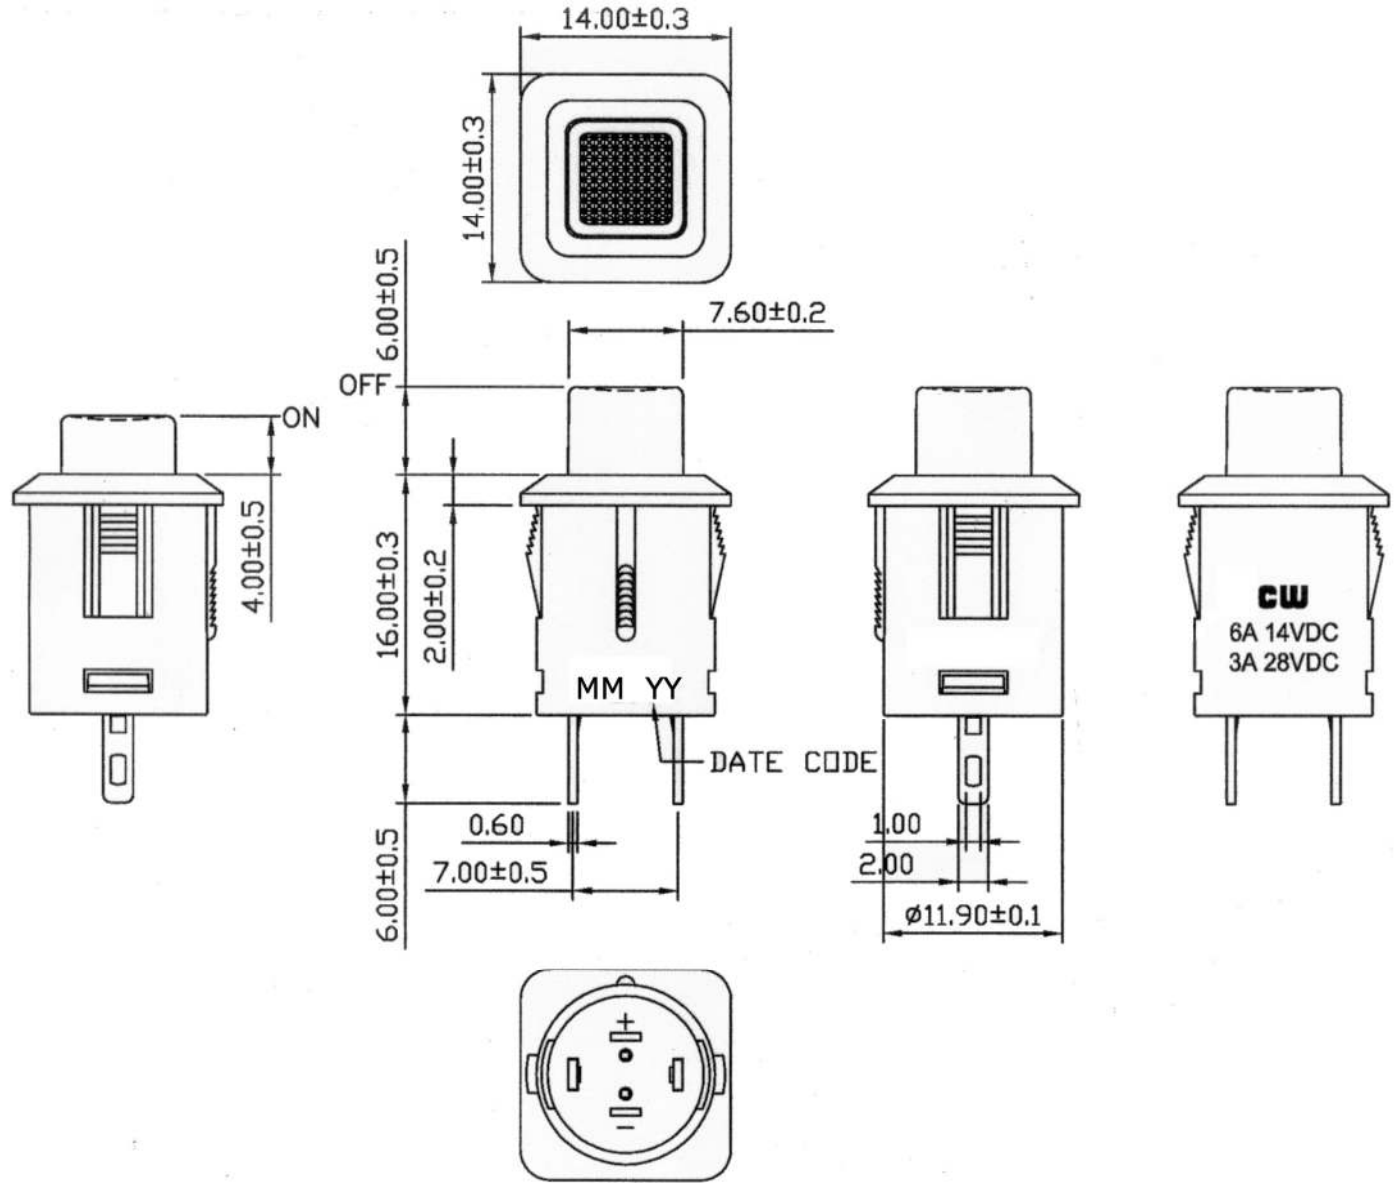

Rating	6A 14V DC, 3A 28V DC		
Contact Resistance	50m ohm max.		
Insulation Resistance	DC 500V 100M ohm min.		
Dielectric Strength	AC 1500V 1 minute		
Operating Temperature	-0° C ~ 55° C		

Cut-Out 0.7 ~ 3.0 mm thk.

BASE COLOR: Black
 BUTTON COLOR: Black

RoHS Compliant

 Southampton, Pa. 18966 Tel 215.355.7080/www.cwind.com	Date Drawn: 12/24/09	Rev. 0	Unit: mm	Checked By: G. Guld
	Title: PUSH BUTTON SWITCH		CW P/N: GPB554B05BB	