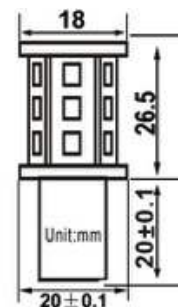

Que-2-TXT™
Questions?
scan to text us fast

MINIATURE LED LAMPS

12V AC/DC

specifications

Consumption	Lumen Output	Efficacy	Voltage	CRI	Lens	Heat Sink	L70 hours	Ambient Temp (F)	Power Factor	UL listing	THD
2.6 W	308	118 lm / W	12V AC / DC ⚡	> 80	n/a	aluminum	50,000	-40° - 113°	> 0.9	IP40	< 20%

select your lamp

Part Number	Color Temp	Base
GI-1156C-W250-12	3000K	BA15S
GI-1157C-W250-12	3000K	BA15D

other

Dimensions	Gross Weight	Warranty	Case QTY
0.78" x 1.48"	4.59 ounces	6 years	1 pcs

Features

- > No UV or IR radiation
- > 50,000 hour LED lifespan based on IES LM-80 results and TM-21 calculations
- > 90% energy savings compared to halogen lamps