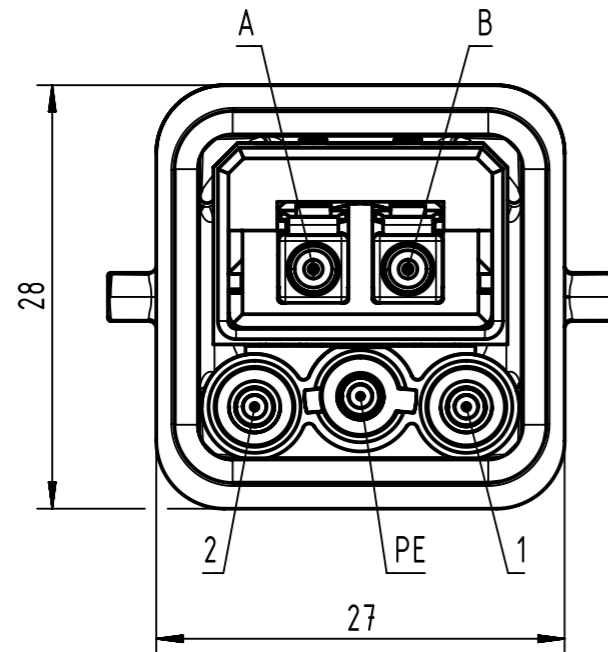

Connector Location A

Connector Location B

X
male
(without protection cap)

Loading-Plan
(Power DC version)
(Shield not connected)

- A — Orange
- B — Blue
- 1 — Black
- 2 — Blue
- PE — Green-Yellow

- Temperature range: -40°C ... +70°C

9	33571113005002	Hybrid cable, 2xFO MM 50/125 +3x2.5mm ² , PVC, black	300
8	33571111005002		100
7	33571110605002		60
6	33571110505002		50
5	33571110405002		40
4	33571110205002		20
3	33571110105002		10
2	33571110055002		5
1	33571110015002		1
Cont no.	Part-No.	Type of cable	Dim. a[m]

	All rights reserved		Created by COSTEA		Inspected by MUNTEANV		Standardisation AVRAM		Date 2017-11-03		State Final Release	
	Department HCS - RO		Title Han 3A FO Hybrid Cable Assembly				Doc-Key / ECM-Nr. 100183341/UGD/035/C 500000127418		Rev. C		Page 1/1	
HARTING Customised Solutions D-32427 Minden			Type TB	Number 3357111XXX5002								