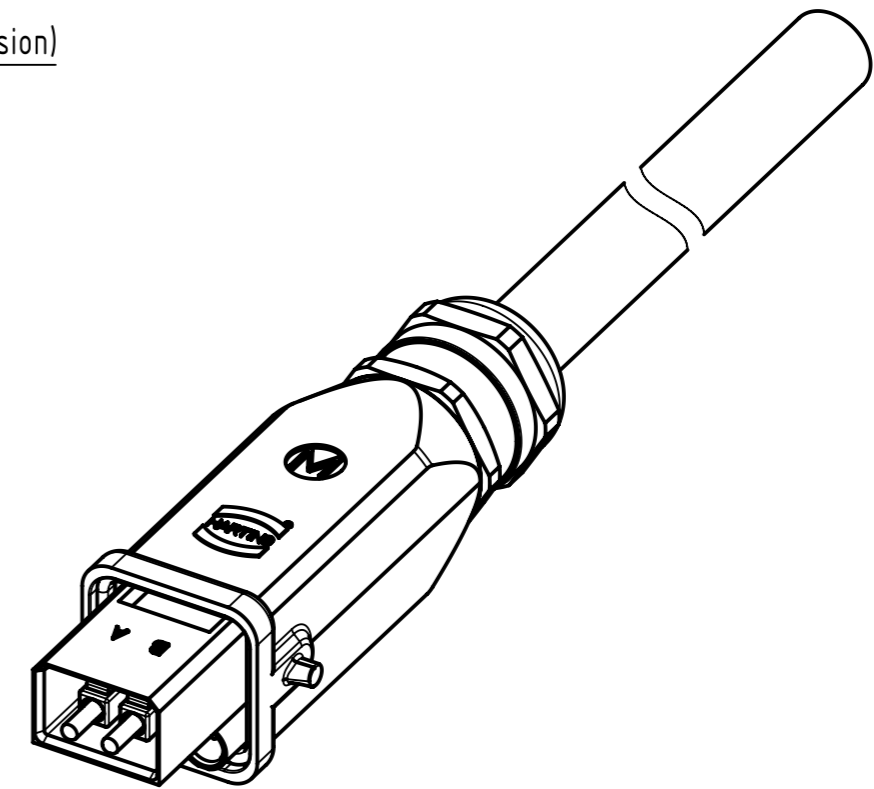

Connector Location A

Connector Location B

X
male
(without protection cap)

Loading-Plan
(Power DC version)
(Shield not connected)

- A — Orange
- B — Blue
- 1 — Black
- 2 — Blue
- PE — Green-Yellow

- Temperature range: -40°C ... +70°C

9	33571113005002	Hybrid cable, 2xFO MM 50/125 +3x2.5mm ² , PVC, black	300
8	33571111005002		100
7	33571110605002		60
6	33571110505002		50
5	33571110405002		40
4	33571110205002		20
3	33571110105002		10
2	33571110055002		5
1	33571110015002		1
Cont no.	Part-No.	Type of cable	Dim. a[m]