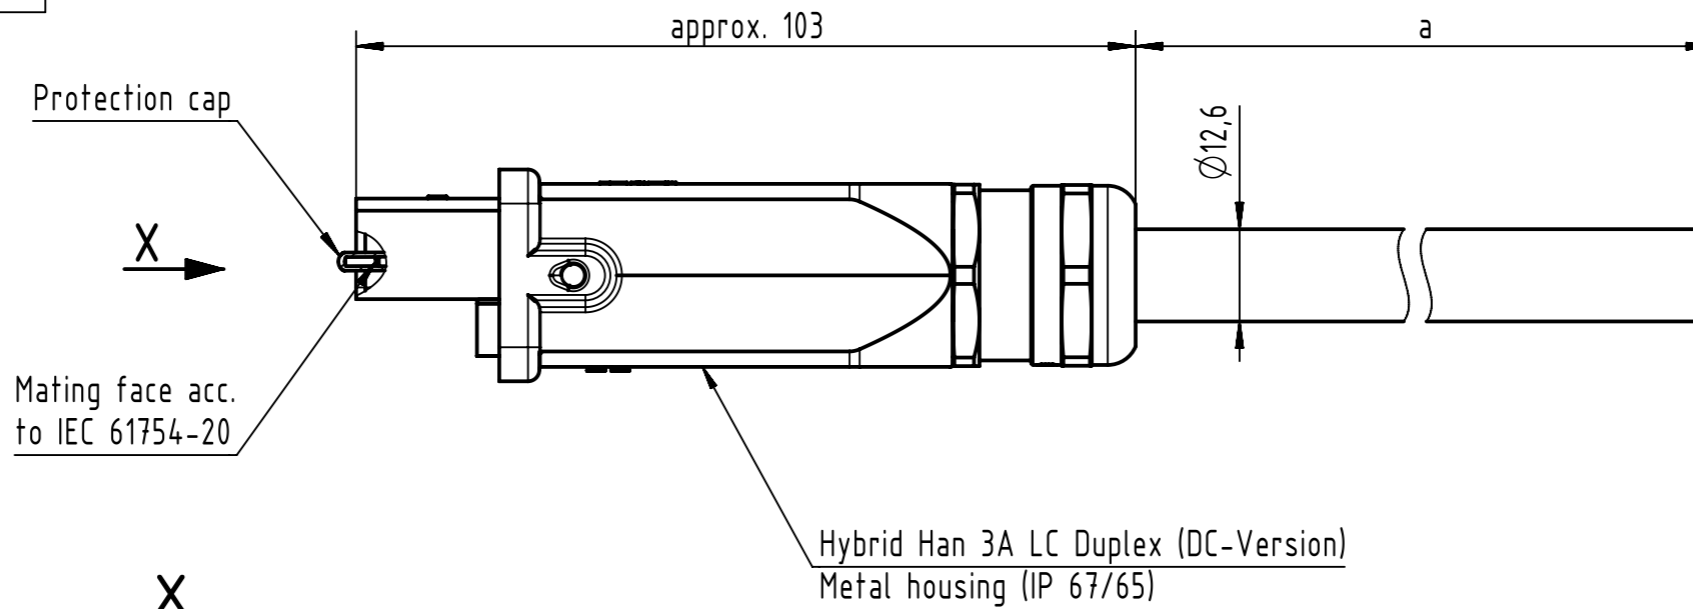

Connector Location A

Connector Location B

X
male
(without protection cap)

Loading-Plan
(Power DC version)
(Shield not connected)

- A — Orange
- B — Blue
- 1 — Black
- 2 — Blue
- PE — Green-Yellow

- Temperature range: -40°C ... +70°C

9	33571113005002	Hybrid cable, 2xFO MM 50/125 +3x2.5mm ² , PVC, black	300
8	33571111005002		100
7	33571110605002		60
6	33571110505002		50
5	33571110405002		40
4	33571110205002		20
3	33571110105002		10
2	33571110055002		5
1	33571110015002		1
Cont no.	Part-No.	Type of cable	Dim. a[m]

	All rights reserved		Created by COSTEA		Inspected by MUNTEANV		Standardisation AVRAM		Date 2017-11-03		State Final Release	
	Department HCS - RO		Title Han 3A FO Hybrid Cable Assembly				Doc-Key / ECM-Nr. 100183341/UGD/035/C 500000127418		Rev. C		Page 1/1	
HARTING Customised Solutions D-32427 Minden			Type TB	Number 3357111XXX5002								