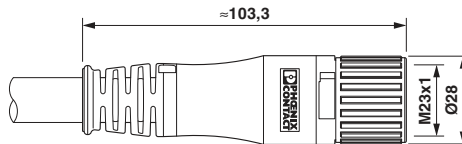

Cable specifications

Type of cable	Ölflex Control TM
Shielded	yes
Cable structure	4G4
Cable structure (AWG)	Ölflex Control TM CY 4G4
External cable diameter	12.3 mm
Outer sheath, material	PVC
Material wire insulation	PVC
External sheath, color	gray RAL 7001
Nominal voltage, cable	600 V
Test voltage	2 kV
Rated current	34 A
Ambient temperature for fixed installation	-40 °C ... 90 °C

EAC

Cable plug in molded plastic - K-3E - OE/5,0-A00/M23 F8 - 1619622

Approvals

Drawings

Schematic diagram

Do not use pin 1 and 6

Dimensional drawing

Dimensional drawing