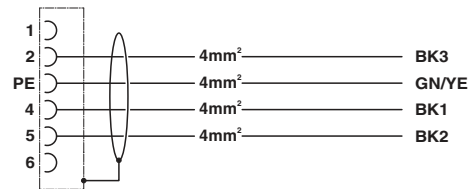

Circuit diagram