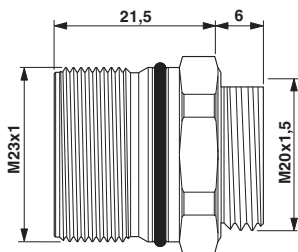

Key commercial data

Packing unit	1 pc
Weight per Piece (excluding packing)	3.31 GRM
Custom tariff number	85366990
Country of origin	Germany

Classifications

eCl@ss

eCl@ss 4.0	272607xx
eCl@ss 4.1	272607xx
eCl@ss 5.0	27260701
eCl@ss 5.1	27260701
eCl@ss 6.0	27260708

ETIM

ETIM 3.0	EC001121
ETIM 4.0	EC001121

Drawings

Dimensioned drawing

Dimensioned drawing

- RF-12P2N8A6100 - 1607812

Dimensioned drawing