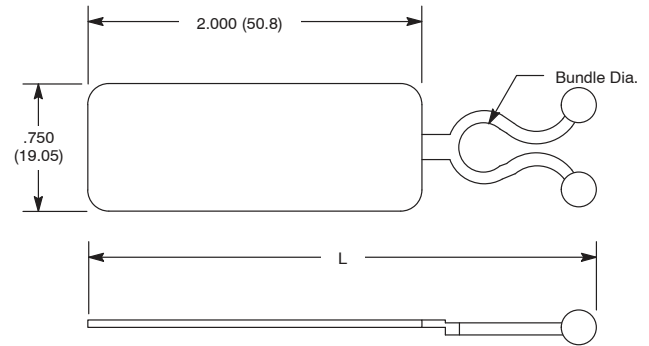

## Features

- Integral Label Area for Writing
- Permanent Ink Pens, Felt Tip Pens, Pressure-Sensitive Adhesive Label, or Post-it® Notes can be used
- Fast, Economical Way to Securely Position and Hold Wire, Cable, or Tubing
- A Single Twist Locks or Unlocks the Bundle for Ease of Use
- Tough, Resilient, Natural Nylon 6/6 Molded Construction

## Twist Locks with Label

	NTE Type No.	Description	L	Max. Bundle Dia.	Qty. per Bag	Diag No.
NEW	04-LTL19	1/4" Lock	3.094 / 78.59	.250 / 6.35	25	TL-03
NEW	04-LTL29	3/8" Lock	3.281 / 83.34	.375 / 9.53	25	TL-03