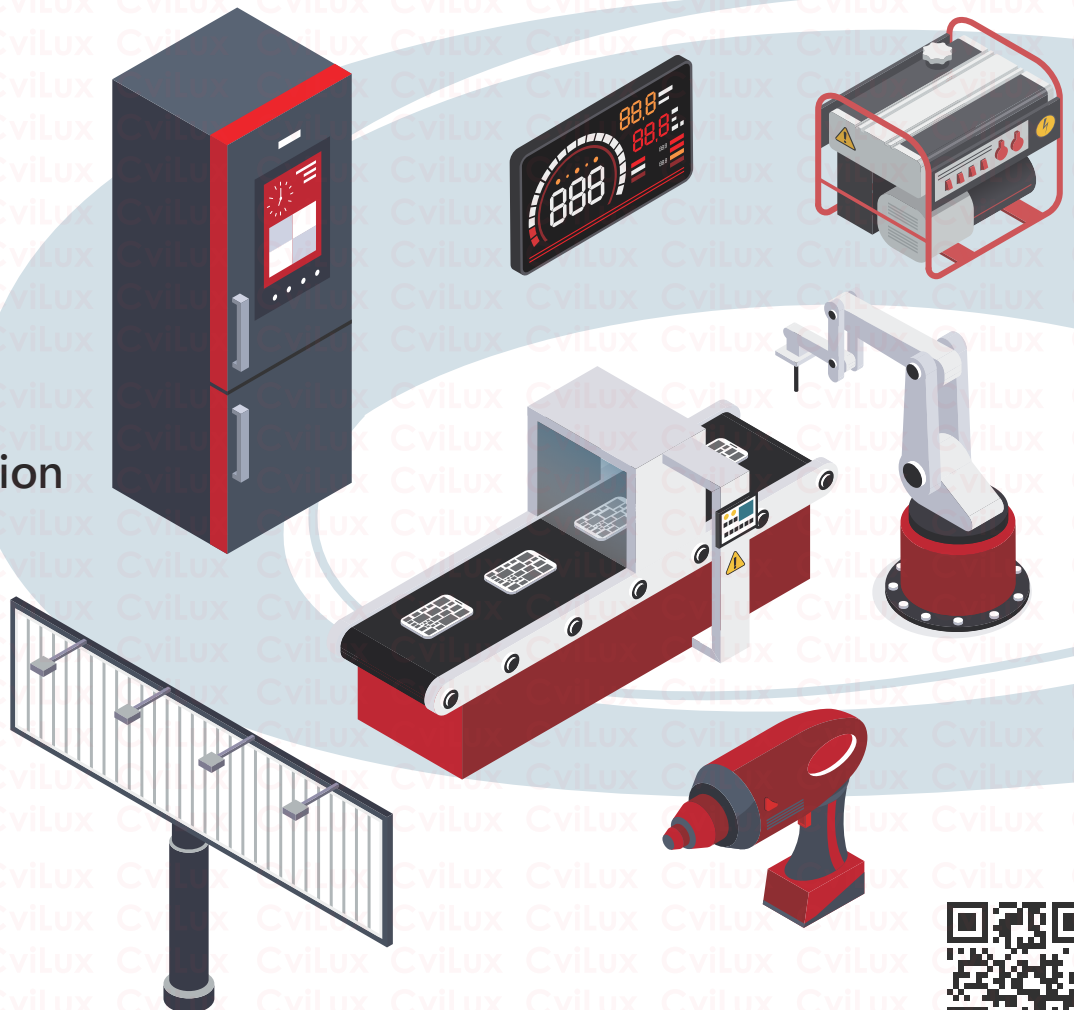

CPB2 Series Waterproof Connector

CPB2 series connector can be placed on the devices which is specially waterproof required, for example, outdoor lighting, lawn mower... and so on.

Positive Locking System

High Reliability

Wire to Wire connection

IPx7 Rating performance

Inner Seal Ring

Rubber Seal

瀚荃集團
CviLux Group
Since 1990

Application

Connect the World, Connect the Future.