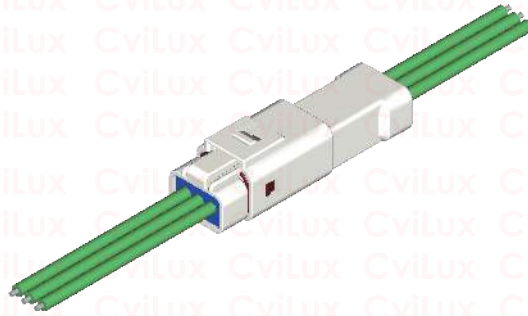

NEW

CPB2 Series Waterproof Connector

Series	Picture	Pitch	Row	PIN	Wire Range	Current Rating	IP
CPB2		2.00 mm	Single Row	02, 03, 04	AWG #22~#26	1A~3A	IPX7
			Dual Row	06, 08			

CPB2 2.00mm Wire to Wire Waterproof Connector

瀚荃集團
CviLux Group
Since 1990

Picture	Specification	Materials	Plating	CviLux PN
	Receptacle Housing No. of circuits: Single Row: 02, 03, 04 Dual Row: 06, 08	Housing: PBT, UL 94V-0 Rubber Seal: Silicone Rubber	—	CPB202S0R00 CPB203S0R00 CPB204S0R00 CPB206SDR00 CPB208SDR00
	Female Crimp Terminal Wire gauge: AWG #22, #24, #26	Copper alloy	Tin-Plated	CPB2T021PES
	Plug Housing No. of circuits: Single Row: 02, 03, 04 Dual Row: 06, 08	Housing: PBT, UL 94V-0 Rubber Seal: Silicone Rubber		CPB202P0R00 CPB203P0R00 CPB204P0R00 CPB206PDR00 CPB208PDR00
	Male Crimp Terminal Wire gauge: AWG #22, #24, #26	Copper alloy	Tin-Plated	CPB2T021BPP

CPB2 Series Waterproof Connector

CPB2 series connector can be placed on the devices which is specially waterproof required, for example, outdoor lighting, lawn mower... and so on.

Positive Locking System

High Reliability

Wire to Wire connection

IPx7 Rating performance

Inner Seal Ring

Rubber Seal

瀚荃集團
CviLux Group
Since 1990

Application

Connect the World, Connect the Future.