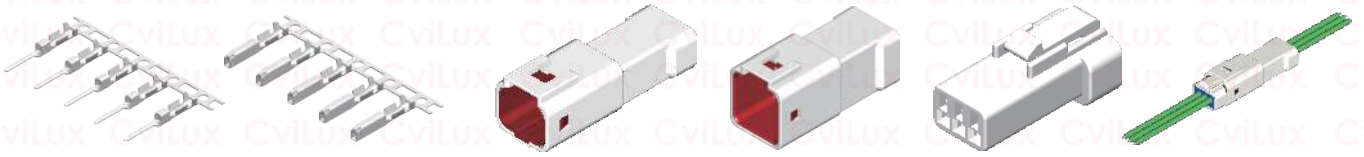

NEW

CPB2 Series Waterproof Connector

Series	Picture	Pitch	Row	PIN	Wire Range	Current Rating	IP
CPB2		2.00 mm	Single Row	02, 03, 04	AWG #22~#26	1A~3A	IPX7
			Dual Row	06, 08			

CPB2 2.00mm Wire to Wire Waterproof Connector

瀚荃集團
CviLux Group
Since 1990

Picture	Specification	Materials	Plating	CviLux PN
	Receptacle Housing No. of circuits: Single Row: 02, 03, 04 Dual Row: 06, 08	Housing: PBT, UL 94V-0 Rubber Seal: Silicone Rubber	—	CPB202S0R00 CPB203S0R00 CPB204S0R00 CPB206SDR00 CPB208SDR00
	Female Crimp Terminal Wire gauge: AWG #22, #24, #26	Copper alloy	Tin-Plated	CPB2T021PES
	Plug Housing No. of circuits: Single Row: 02, 03, 04 Dual Row: 06, 08	Housing: PBT, UL 94V-0 Rubber Seal: Silicone Rubber		CPB202P0R00 CPB203P0R00 CPB204P0R00 CPB206PDR00 CPB208PDR00
	Male Crimp Terminal Wire gauge: AWG #22, #24, #26	Copper alloy	Tin-Plated	CPB2T021BPP

CPB2 Series Waterproof Connector

CPB2 series connector can be placed on the devices which is specially waterproof required, for example, outdoor lighting, lawn mower... and so on.

Positive Locking System

High Reliability

Wire to Wire connection

IPx7 Rating performance

Inner Seal Ring

Rubber Seal

瀚荃集團
CviLux Group
Since 1990

Application

Connect the World, Connect the Future.