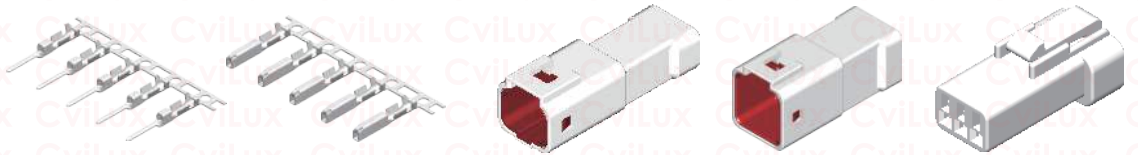

NEW

CPB2 Series Waterproof Connector

Series	Picture	Pitch	Row	PIN	Wire Range	Current Rating	IP
CPB2		2.00 mm	Single Row	02, 03, 04	AWG #22~#26	1A~3A	IPX7
			Dual Row	06, 08			

CPB2 2.00mm Wire to Wire Waterproof Connector

瀚荃集團
CviLux Group
Since 1990

Picture	Specification	Materials	Plating	CviLux PN
	Receptacle Housing No. of circuits: Single Row: 02, 03, 04 Dual Row: 06, 08	Housing: PBT, UL 94V-0 Rubber Seal: Silicone Rubber	—	CPB202S0R00 CPB203S0R00 CPB204S0R00 CPB206SDR00 CPB208SDR00
	Female Crimp Terminal Wire gauge: AWG #22, #24, #26	Copper alloy	Tin-Plated	CPB2T021PES
	Plug Housing No. of circuits: Single Row: 02, 03, 04 Dual Row: 06, 08	Housing: PBT, UL 94V-0 Rubber Seal: Silicone Rubber		CPB202P0R00 CPB203P0R00 CPB204P0R00 CPB206PDR00 CPB208PDR00
	Male Crimp Terminal Wire gauge: AWG #22, #24, #26	Copper alloy	Tin-Plated	CPB2T021BPP

CPB2 Series Waterproof Connector

CPB2 series connector can be placed on the devices which is specially waterproof required, for example, outdoor lighting, lawn mower... and so on.

Positive Locking System