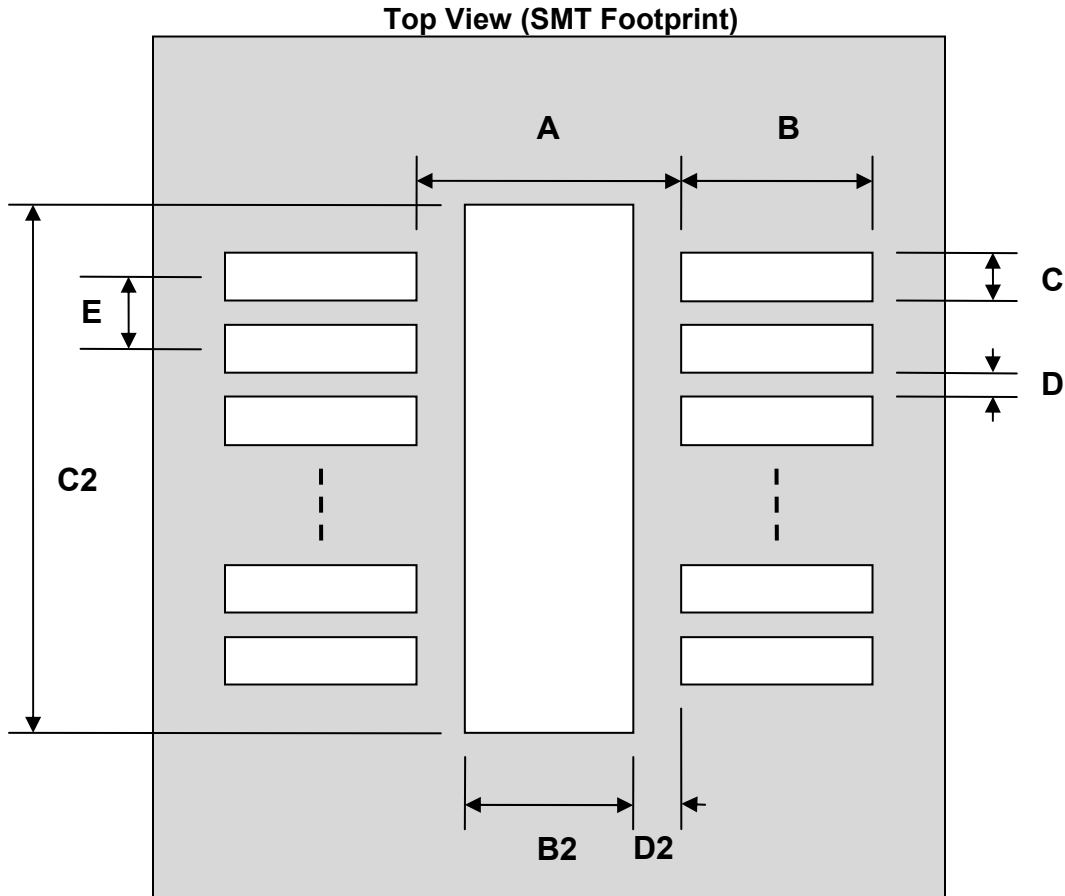

DFN-8/MLP-8 Stencil (1.27 mm pitch, 6 x 8 mm body)

DIMENSIONS						
REF.	mm			inches		
	MIN.	TYP.	MAX.	MIN.	TYP.	MAX.
A		7.00				
B		0.80				
C		0.50				
B2		3.40				
C2		4.30				
D		0.77				
D2		1.80				
E		1.27				

(Representative drawing only - not to scale)