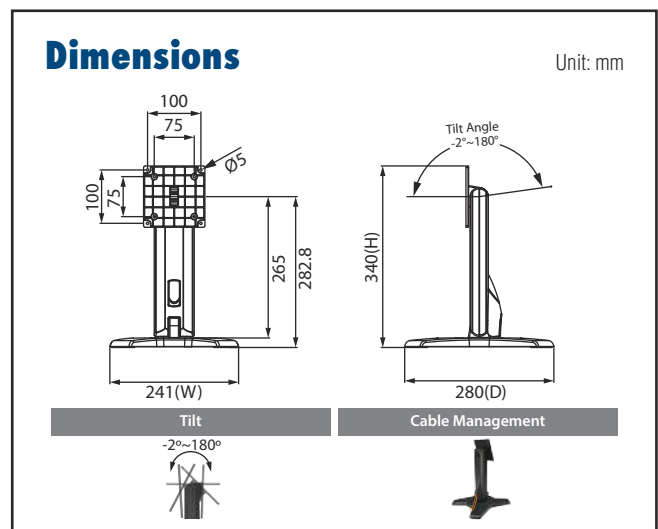

ARES-2 Series

Adjustable desk stands for industrial applications

ARES-2424X

100x100 mm/
75x75 mm

15 kg

Color Options:

Specifications

Net Weight	1.54 Kg (3.40 lbs)	
Dimension (W x H x D)	203 x 275 x 227mm (8" x 10.83" x 8.94")	
Screw Type	M4	
Material	Steel/Aluminum Alloy/Plastic	
Hinge Module	Swivel	N/A
	Tilt	-2° (down) ~ +180° (up)
Display Support	Mounting Pattern	100x100 / 75x75 mm
	Display Type	Single Monitor
	Panel Size Support	≤ 21.5"
	Support Max. Weight	15kg (33.07 lbs)
Cable Management	Yes	

Ordering Information

Part No.	Color	Product Description
ARES-2424X-S170200	White	Table Stand, support ≤ 21.5", max. support 15 kg, 75 x 75 / 100 x 100 mm
ARES-2424X-S170201	Black	Table Stand, support ≤ 21.5", max. support 15 kg, 75 x 75 / 100 x 100 mm

ARES-2425X

100x100 mm/
75x75 mm

~20 kg

Color Options:

Specifications

Net Weight	2.14 Kg (4.72 lbs)	
Dimension (W x H x D)	241 x 340 x 280 mm (9.49" x 13.39" x 11.02")	
Screw Type	M4	
Material	Steel/Aluminum Alloy/Plastic	
Hinge Module	Swivel	N/A
	Tilt	-2°(down) ~ +180°(up)
Display Support	Mounting Pattern	100x100 / 75x75 mm
	Display Type	Single Monitor
	Panel Size Support	≤ 27"
	Support Max. Weight	20kg (44.09lbs)
Cable Management	Yes	

Ordering Information

Part No.	Color	Product Description
ARES-2425X-S271000	White	Table Stand, support ≤ 27", max. support 20 kg, 75 x 75 / 100 x 100 mm
ARES-2425X-S271001	Black	Table Stand, support ≤ 27", max. support 20 kg, 75 x 75 / 100 x 100 mm