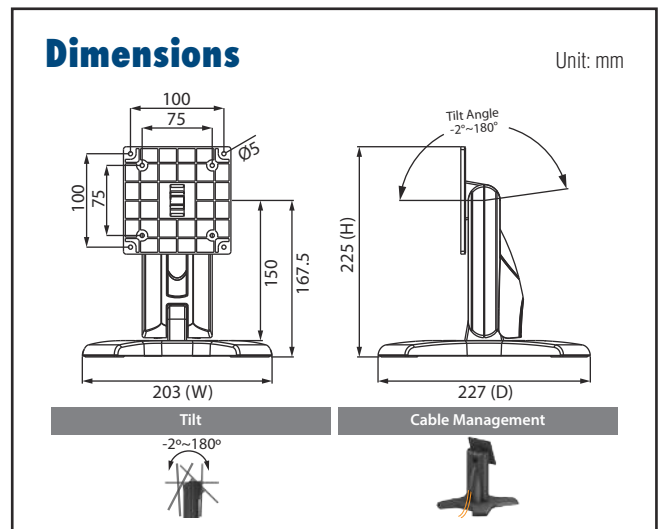

ARES-2 Series

Adjustable desk stands for industrial applications

ARES-2414X

VESA 75x75 mm **MAX** ~13 kg Color Options: ☐ ☒

Specifications

Net Weight	1.61 Kg (3.55lbs)	
Dimension (W x H x D)	203 x 213 x 227 mm (7.99" x 8.39" x 8.94")	
Screw Type	M4	
Material	Steel/Plastic/Zinc	
Hinge Module	Swivel	N/A
	Tilt	-2° (down) ~ +180° (up)
Display Support	Mounting Pattern	75x75 mm
	Display Type	Single Monitor
	Panel Size Support	≤ 17"
	Support Max. Weight	13kg (28.7lbs)
Cable Management	Yes	

Ordering Information

Part No.	Color	Product Description
ARES-2414X-S150200	White	Table Stand, support ≤ 17", max. support 13 kg, 75 x 75 / 100 x100 mm
ARES-2414X-S150201	Black	Table Stand, support ≤ 17", max. support 13 kg, 75 x 75 / 100 x100 mm

ARES-2423X

VESA 100x100 mm/ 75x75 mm **MAX** ~13 kg Color Options: ☐ ☒

Specifications

Net Weight	1.40 kg (3.09lbs)	
Dimension (W x H x D)	203 x 225 x 227 mm (7.99" x 8.86" x 8.94")	
Screw Type	M4	
Material	Steel/Aluminum/Plastic	
Hinge Module	Swivel	N/A
	Tilt	-2° (down) ~ +180° (up)
Display Support	Mounting Pattern	100x100 / 75x75 mm
	Display Type	Single Monitor
	Panel Size Support	≤ 17"
	Support Max. Weight	13kg(28.7lbs)
Cable Management	Yes	

Ordering Information

Part No.	Color	Product Description
ARES-2423X-S151000	White	Table Stand, support ≤ 17", max. support 13 kg, 75 x 75 / 100 x100 mm
ARES-2423X-S151001	Black	Table Stand, support ≤ 17", max. support 13 kg, 75 x 75 / 100 x100 mm