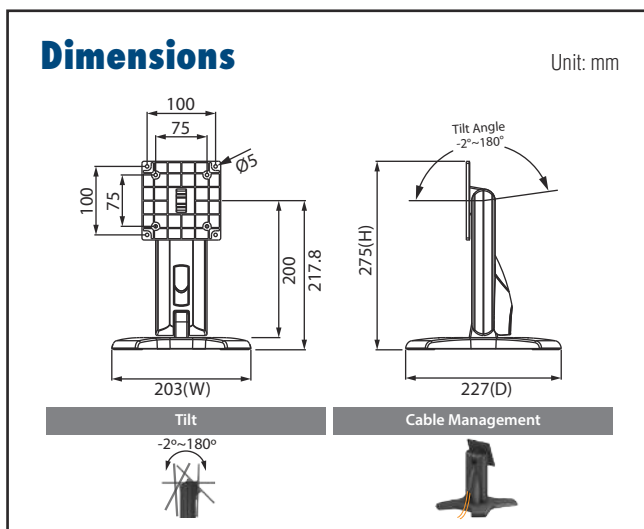

ARES-2 Series

Adjustable desk stands for industrial applications

ARES-2424X

100x100 mm/
75x75 mm

15 kg

Color Options:

Specifications

Net Weight	1.54 Kg (3.40 lbs)	
Dimension (W x H x D)	203 x 275 x 227mm (8" x 10.83" x 8.94")	
Screw Type	M4	
Material	Steel/Aluminum Alloy/Plastic	
Hinge Module	Swivel	N/A
	Tilt	-2° (down) ~ +180° (up)
Display Support	Mounting Pattern	100x100 / 75x75 mm
	Display Type	Single Monitor
	Panel Size Support	≤ 21.5"
	Support Max. Weight	15kg (33.07 lbs)
Cable Management	Yes	

Ordering Information

Part No.	Color	Product Description
ARES-2424X-S170200	White	Table Stand, support ≤ 21.5", max. support 15 kg, 75 x 75 / 100 x 100 mm
ARES-2424X-S170201	Black	Table Stand, support ≤ 21.5", max. support 15 kg, 75 x 75 / 100 x 100 mm

ARES-2425X

100x100 mm/
75x75 mm

~20 kg

Color Options:

Specifications

Net Weight	2.14 Kg (4.72 lbs)	
Dimension (W x H x D)	241 x 340 x 280 mm (9.49" x 13.39" x 11.02")	
Screw Type	M4	
Material	Steel/Aluminum Alloy/Plastic	
Hinge Module	Swivel	N/A
	Tilt	-2°(down) ~ +180°(up)
Display Support	Mounting Pattern	100x100 / 75x75 mm
	Display Type	Single Monitor
	Panel Size Support	≤ 27"
	Support Max. Weight	20kg (44.09lbs)
Cable Management	Yes	

Ordering Information

Part No.	Color	Product Description
ARES-2425X-S271000	White	Table Stand, support ≤ 27", max. support 20 kg, 75 x 75 / 100 x 100 mm
ARES-2425X-S271001	Black	Table Stand, support ≤ 27", max. support 20 kg, 75 x 75 / 100 x 100 mm