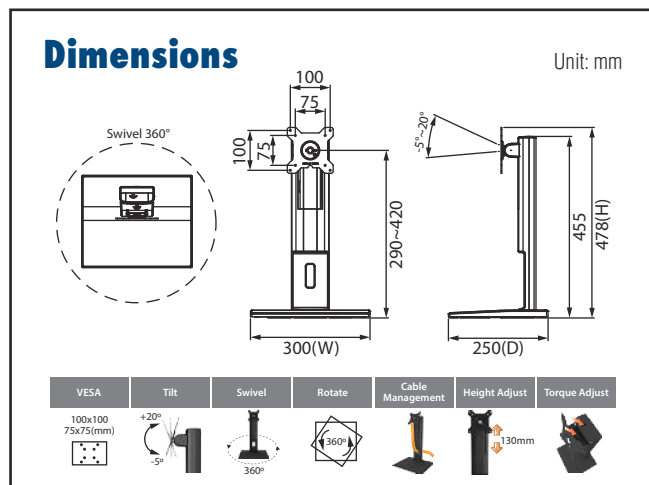

Ordering Information

Part No.	Color	Product Description
ARES-2423S-A770L00	White	Table Stand, support 24" ~ 34", 4 ~ 12 kg, 75 x 75 / 100 x 100 mm
ARES-2423S-A770L01	Black	Table Stand, support 24" ~ 34", 4 ~ 12 kg, 75 x 75 / 100 x 100 mm