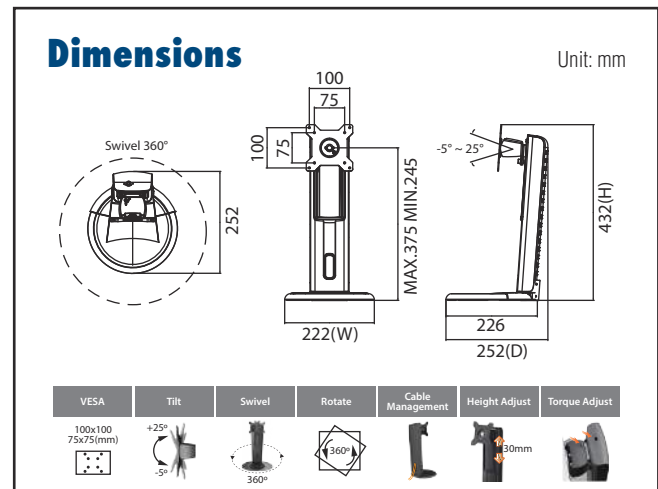

Ordering Information

Part No.	Color	Product Description
ARES-2421R-HA74100	White	Table Stand, support ≤ 27", 2 - 8 kg, 75 x 75 / 100 x 100 mm