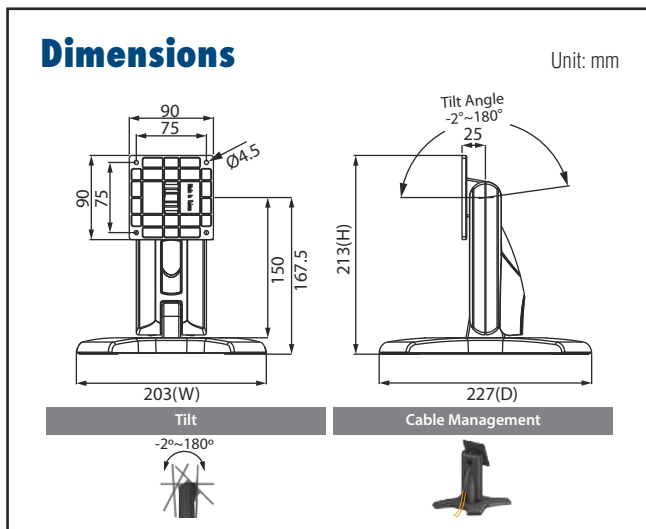

ARES-2 Series

Adjustable desk stands for industrial applications

ARES-2414X

VESA 75x75 mm **MAX** ~13 kg Color Options: ☐ ☒

Specifications

Net Weight	1.61 Kg (3.55lbs)	
Dimension (W x H x D)	203 x 213 x 227 mm (7.99" x 8.39" x 8.94")	
Screw Type	M4	
Material	Steel/Plastic/Zinc	
Hinge Module	Swivel	N/A
	Tilt	-2° (down) ~ +180° (up)
Display Support	Mounting Pattern	75x75 mm
	Display Type	Single Monitor
	Panel Size Support	≤ 17"
	Support Max. Weight	13kg (28.7lbs)
Cable Management	Yes	

Ordering Information

Part No.	Color	Product Description
ARES-2414X-S150200	White	Table Stand, support ≤ 17", max. support 13 kg, 75 x 75 / 100 x100 mm
ARES-2414X-S150201	Black	Table Stand, support ≤ 17", max. support 13 kg, 75 x 75 / 100 x100 mm

ARES-2423X

VESA 100x100 mm/ 75x75 mm **MAX** ~13 kg Color Options: ☐ ☒

Specifications

Net Weight	1.40 kg (3.09lbs)	
Dimension (W x H x D)	203 x 225 x 227 mm (7.99" x 8.86" x 8.94")	
Screw Type	M4	
Material	Steel/Aluminum/Plastic	
Hinge Module	Swivel	N/A
	Tilt	-2° (down) ~ +180° (up)
Display Support	Mounting Pattern	100x100 / 75x75 mm
	Display Type	Single Monitor
	Panel Size Support	≤ 17"
	Support Max. Weight	13kg(28.7lbs)
Cable Management	Yes	

Ordering Information

Part No.	Color	Product Description
ARES-2423X-S151000	White	Table Stand, support ≤ 17", max. support 13 kg, 75 x 75 / 100 x100 mm
ARES-2423X-S151001	Black	Table Stand, support ≤ 17", max. support 13 kg, 75 x 75 / 100 x100 mm