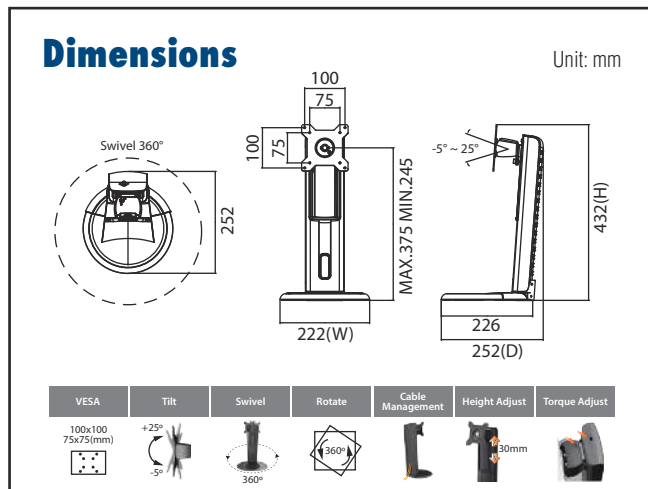

Ordering Information

Part No.	Color	Product Description
ARES-2421R-HA74100	White	Table Stand, support ≤ 27", 2 - 8 kg, 75 x 75 / 100 x 100 mm