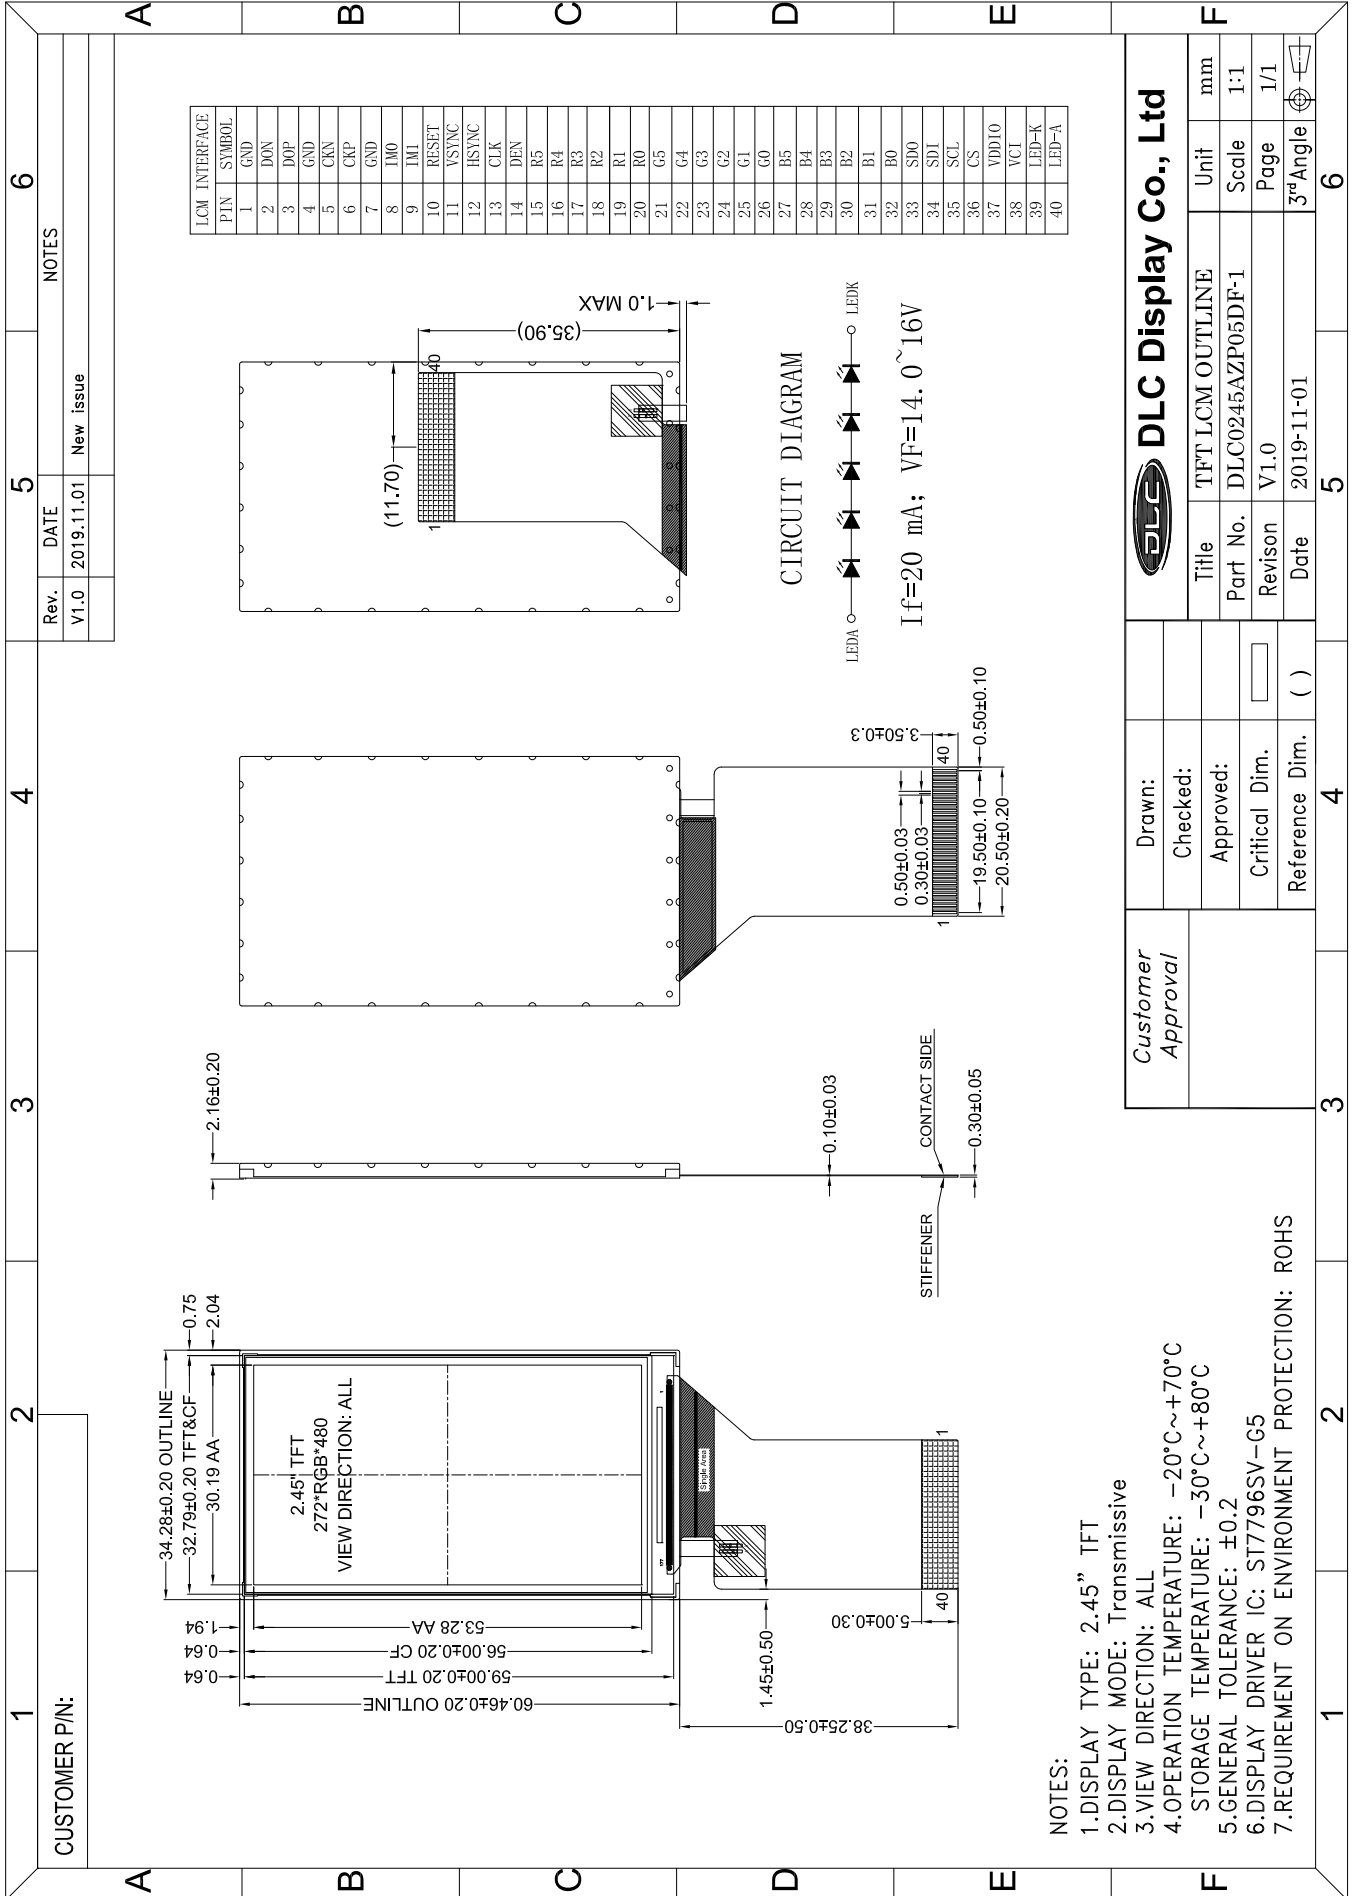

Outline Drawing

		DLC Display Co., Ltd	
Title	TFT LCM OUTLINE	Unit	mm
Part No.	DLC0245AZP05DF-1	Scale	1:1
Revision	V1.0	Page	1/1
Date	2019-11-01	3rd Angle	

Customer Approval	Drawn:	
	Checked:	
	Approved:	
	Critical Dim.	
Reference Dim.	()	