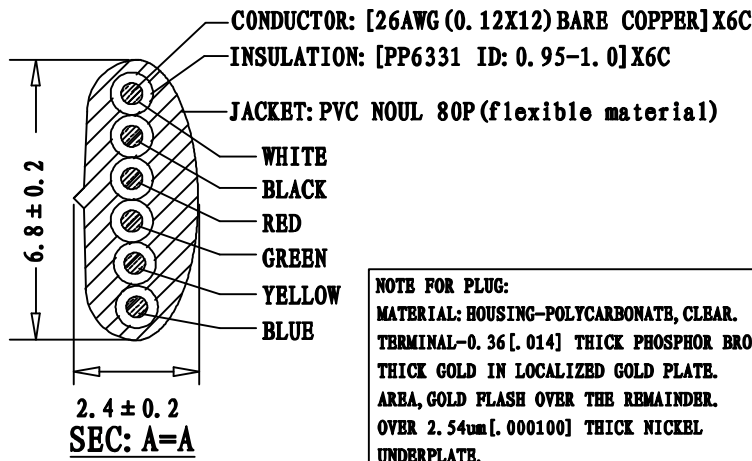

PACKAGE: INDIVIDUAL PE BAG.

NOTE FOR PLUG:
 MATERIAL: HOUSING-POLYCARBONATE, CLEAR.
 TERMINAL-0.36 [.014] THICK PHOSPHOR BRONZE.
 THICK GOLD IN LOCALIZED GOLD PLATE.
 AREA, GOLD FLASH OVER THE REMAINDER.
 OVER 2.54um [.000100] THICK NICKEL
 UNDERPLATE.

P1	COLOR
1	WHITE
2	BLACK
3	RED
4	GREEN
5	YELLOW
6	BLUE

PART NO	DRAWING NO	BUYER COLOR	VENDOR COLOR	RETRACTED LENGTH ("L3")	CUSTOMER Accepted ("L2")	CUT LENGTH "L1"
523-26-6600-WH-0005F	A	White	W-103 LIGHT	540 ± 50	5.0FT-5.75FT	2600-2800
523-26-6600-WH-0007F	B	White	W-103 LIGHT	740 ± 50	7.0FT-8.05FT	3700-3900
523-26-6600-WH-0010F	C	White	W-103 LIGHT	1000 ± 50	10.0FT-11.5FT	5000-5200
523-26-6600-WH-0012F	D	White	W-103 LIGHT	1300 ± 50	12.0FT-13.8FT	6400-6600
523-26-6600-WH-0014F	E	White	W-103 LIGHT	1350 ± 50	14.0FT-16.1FT	6900-7100
523-26-6600-WH-0025F	F	White	W-103 LIGHT	3400 ± 50	25.0FT-28.75FT	13200-13400

REVISE	VERSION	BASIS	CONTENTS
12-02-20	A/0	T0210A	NEW DRAWING

CnC Tech, LLC Industrial Cable and Connector Technology	
IDRAWING NO: 671-339	CUSTOMER: L-671
ITEM NO: 6C COILD CORD P+0 PLUG	UNIT: mm
DATE: 2012-02-20	ISSUE: (A/0)
DRAWN: QB:	QA:
SALES DEPT:	SALES MANAGER: