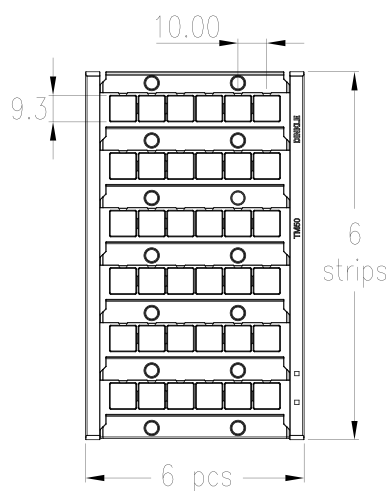

TM50W

DIN Rail Terminal Blocks > Accessories > Marking Label

Specification

Product description	Marking Lable
Color	White
Material	PC
Inflammability class	UL94-V2
Length	9.3 mm
Width	10 mm
Total number of tabs	6 x 6 = 36
Compatible products	BEST APPLICATION : DP10, DP10-TN, DP10-PE, DP10-TN-PE AVAILABLE APPLICATION : DP16, DP16-PE
Package	10 pcs / box