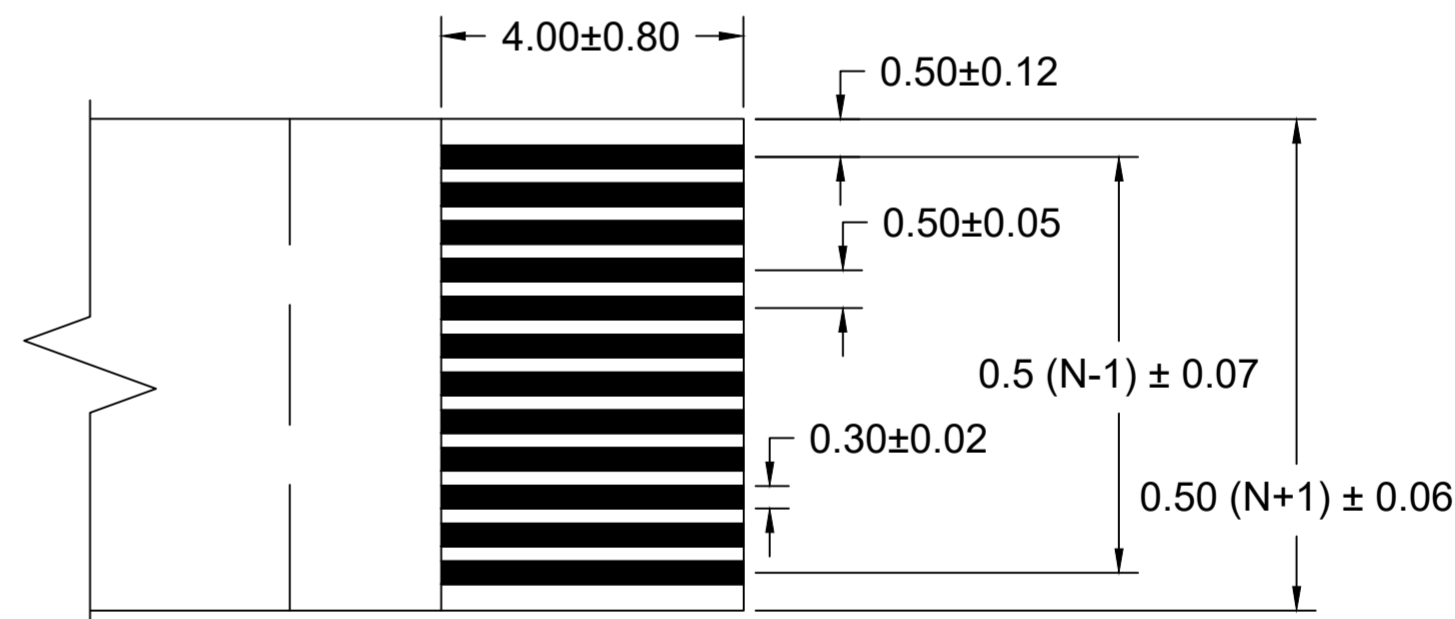

END TAIL DETAIL
SCALE 10:1

NOTES:

1. NO PRINTING ON JUMPER CABLE UNLESS OTHERWISE SPECIFIED. IF PRINTING IS REQUIRED, THEN IT WOULD BE CONSIDERED A SPECIAL JUMPER CABLE.

THIS DRAWING CONTAINS INFORMATION THAT IS PROPRIETARY TO MOLEX ELECTRONIC TECHNOLOGIES, LLC AND SHOULD NOT BE USED WITHOUT WRITTEN PERMISSION

DIMENSION UNITS		SCALE		CURRENT REV DESC: DRAWING CORRECTION									
MM		NA											
GENERAL TOLERANCES (UNLESS SPECIFIED)						EC NO: 728054		0.50MM CENTER FLAT FLEX CABLE (FFC) (EXTRA FLEXIBLE, 105°C, SN PLATED) SALES DRAWING					
		mm	INCH										
4 PLACES	±----	±----					DRWN: DIEGOG7		2022/11/10				
3 PLACES	±----	±----					CHK'D: JSMITH11		2022/11/14				
2 PLACES	±----	±----					APPR: JSMITH11		2022/11/14				
1 PLACE	±----	±----					INITIAL REVISION:						
0 PLACES	±----	±----					DRWN: JLWOLFSB		2011/10/27				
ANGULAR TOL ± 0.5 °			THIRD ANGLE PROJECTION		DRAWING		SERIES		DOCUMENT NUMBER		DOC TYPE	DOC PART	REVISION
					C-SIZE		15166		SD-15166-001		PSD	001	B
DRAFT WHERE APPLICABLE MUST REMAIN WITHIN DIMENSIONS								MATERIAL NUMBER		CUSTOMER		SHEET NUMBER	
								SEE CHART		GENERAL MARKET		2 OF 2