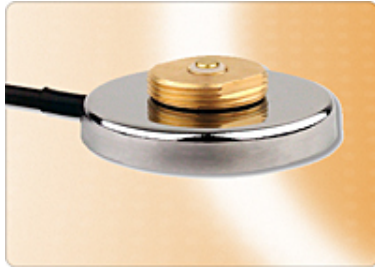

Miniature Magnetic Mounts

Stock Locator

- Ideal for small antennas
- 50 lb pull strength
- Brass, ceramic magnet, and chrome plated steel materials are very durable and resist corrosion
- Gold plated contact