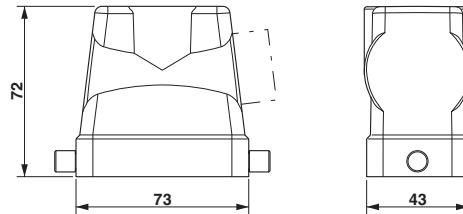

Housing - HC-B 10-TFL-H-O1STM25S - 1460055

Dimensioned drawing

Dimensional drawing