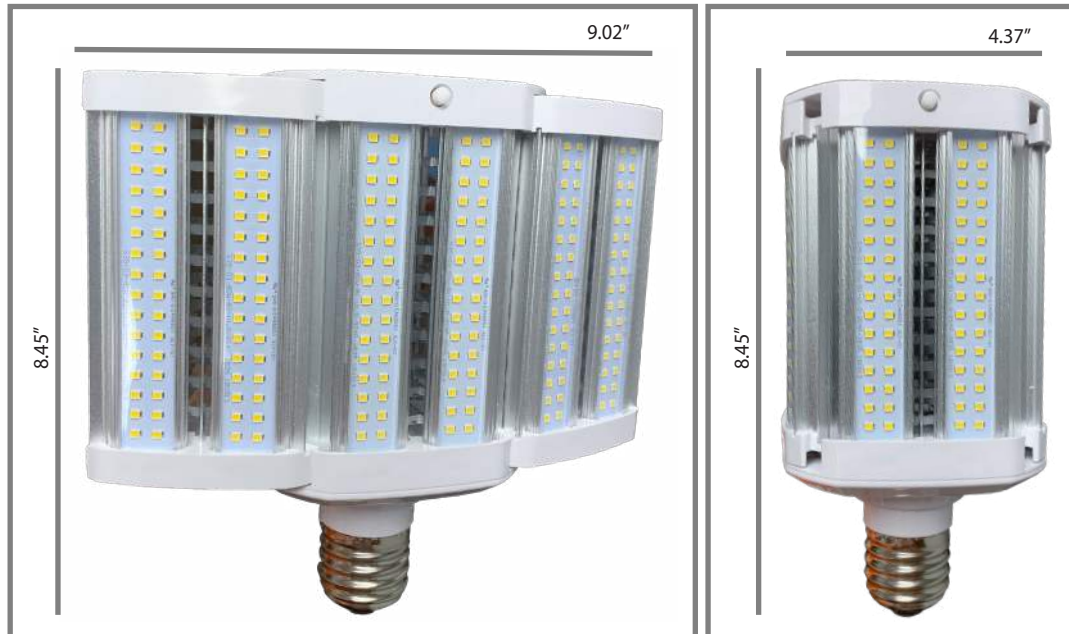

Que-2-TXT™
Questions?
scan to text us fast

HID EQUAL LED LAMPS

SIDE ADJUSTABLE

specifications

Consumption	Voltage	CRI	Lens	Heat Sink	L70 hours	Surge Protection	Ambient Temp (F)	Power Factor	UL listing	THC	Beam Angle	Enclosed Fixture Rated
80 W	100 - 277 V ⚡	> 80	clear polycarbonate	aluminum	50,000	4 KV built-in	-40° - 113°	> 0.9	wet location	< 20%	180°	yes

select your lamp

Part Number	Color Temp	Base	Lumen Output	Efficacy
GI-SAL-C400-UL4	5000K	EX39	11,200	140 lm / W

other

Dimensions	Warranty	Gross Weight	Case QTY
8.74" (L) x 4.37" (D)	6 years	3.53 lbs	6 pcs

add your accessories*

Accessories Part Number	Description
1. GI-ACC-MBMS	motion sensor
2. GI-ACC-MBPC	photocell
3. GI-ACC-MBWF	wifi sensor
4. GI-ACC-MBDC	dimming connector

*optional

Features

- ▶ Waterproof and flame retardant casing
- ▶ 50,000 hour LED lifespan based on IES LM-80 results and TM-21 calculations
- ▶ Shatterproof
- ▶ Foldable wings and rotateable base