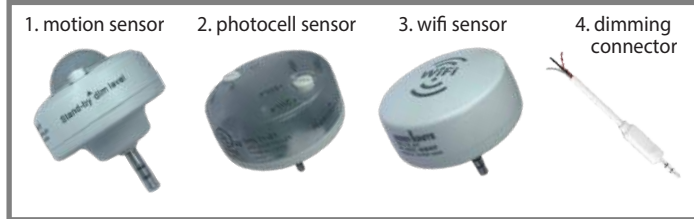

Que-2-TXT™
Questions?
scan to text us fast

HID EQUAL LED LAMPS

SIDE ADJUSTABLE

specifications

Consumption	Voltage	CRI	Lens	Heat Sink	L70 hours	Surge Protection	Ambient Temp (F)	Power Factor	UL listing	THC	Beam Angle	Enclosed Fixture Rated
80 W	100 - 277 V ⚡	> 80	clear polycarbonate	aluminum	50,000	4 KV built-in	-40° - 113°	> 0.9	wet location	< 20%	180°	yes

select your lamp

Part Number	Color Temp	Base	Lumen Output	Efficacy
GI-SAL-C400-UL4	5000K	EX39	11,200	140 lm / W

other

Dimensions	Warranty	Gross Weight	Case QTY
8.74" (L) x 4.37" (D)	6 years	3.53 lbs	6 pcs

add your accessories*

Accessories Part Number	Description
1. GI-ACC-MBMS	motion sensor
2. GI-ACC-MBPC	photocell
3. GI-ACC-MBWF	wifi sensor
4. GI-ACC-MBDC	dimming connector

*optional

Features

- ▶ Waterproof and flame retardant casing
- ▶ 50,000 hour LED lifespan based on IES LM-80 results and TM-21 calculations
- ▶ Shatterproof
- ▶ Foldable wings and rotateable base