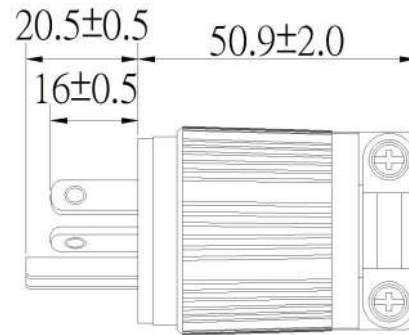

### Technical Datasheet

Product Specifications	
Product Item	Straight Blade Plug
Rating	2 Pole, 3 Wire Grounding 20A 250V AC
NEMA Configuration	6-20P
Housing Material	Nylon-Black
Blade Holder Material	Nylon-Natural
Retainer Material	Polycarbonate-Clear
Cord Clamp Material	Nylon-Black
Contact Blades Material	.063" ( 1.6m/m ) Brass
Ground Contact Blade Material	.040" ( 1.0m/m ) Brass
Terminal Screw Material	#8-32 Brass
Ground Screw Material	#8-32 Brass ( Green )
Flammability	UL 94 V-0
Listings	UL/cUL E237606