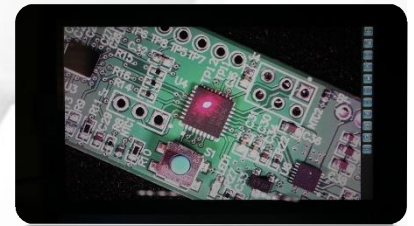

Our newest Digital Rework Microscope with operator wellness in mind. One size does not fit all when it comes to comfort. The digital scope features true flexibility like no other.

- 16" working distance
- 12.5-inch 1080P touch screen display
- Presets of true zoom mean no guessing of magnification levels.
- Reticle overlay assisting with measurement with one-time calibration, stable throughout magnification range.
- File Name entry for saving snapshots with touchscreen keyboard or optional USB mouse keyboard or serial barcode scanner.

Reticle

Laser pointer

Model:	DM-S8
Camera	8 Megapixel
Display	12.5 inch 1080P Touch screen
Preset Magnification	7x, 10x, 12x, 15x
Working Distance	16 inch fixed throughout magnification range
Image Capture	Save to USB memory stick or WIFI / Ethernet to company server
Software	Image annotator
Guide	Laser pointer
	Reticle overlay for measurement
Lighting	5000K LED
Stand	Standard: IM-A32 Articulating Arm C-Clamp