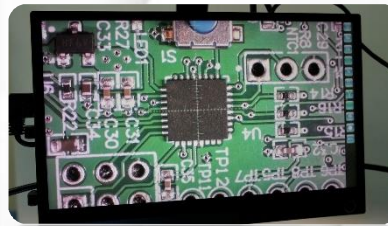

Our newest Digital Rework Microscope with operator wellness in mind. One size does not fit all when it comes to comfort. The digital scope features true flexibility like no other.

- 16" working distance
- 12.5-inch 1080P touch screen display
- Presets of true zoom mean no guessing of magnification levels.
- Reticle overlay assisting with measurement with one-time calibration, stable throughout magnification range.
- File Name entry for saving snapshots with touchscreen keyboard or optional USB mouse keyboard or serial barcode scanner.

Reticle

Laser pointer

Model:	DM-S8
Camera	8 Megapixel
Display	12.5 inch 1080P Touch screen
Preset Magnification	7x, 10x, 12x, 15x
Working Distance	16 inch fixed throughout magnification range
Image Capture	Save to USB memory stick or WIFI / Ethernet to company server
Software	Image annotator
Guide	Laser pointer
	Reticle overlay for measurement
Lighting	5000K LED
Stand	Standard: IM-A32 Articulating Arm C-Clamp