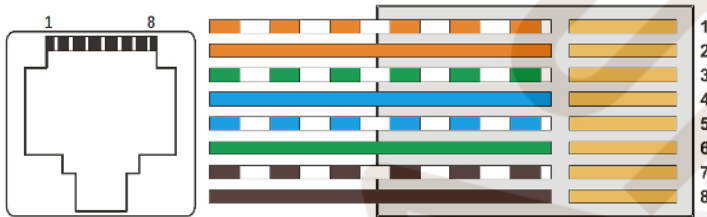

Adapter

Video Balun (BNC Male - RJ45 Female)

**RoHS
Compliant**

Specifications:

Connector Type	: Adapter
Convert From Connector	: RJ45
Convert To Connector	: BNC + DC
Convert From Positions	: 1
Convert From Gender	: Jack
Convert To Gender	: Plug
Bodies	: Brass
Centre Contact	: Brass
Part to be clean and free of burrs	

Dimensions : Millimetres (Inches)

Part Number Table

Description	Part Number
BNC Male - RJ45 Female	T0203S

Important Notice : This data sheet and its contents (the "Information") belong to the members of the EASE group of companies (the "Group") or are licensed to it. No licence is granted for the use of it other than for information purposes in connection with the products to which it relates. No licence of any intellectual property rights is granted. The Information is subject to change without notice and replaces all data sheets previously supplied. The Information supplied is believed to be accurate but the Group assumes no responsibility for its accuracy or completeness, any error in or omission from it or for any use made of it. Users of this data sheet should check for themselves the Information and the suitability of the products for their purpose and not make any assumptions based on information included or omitted. Liability for loss or damage resulting from any reliance on the Information or use of it (including liability resulting from negligence or where the Group was aware of the possibility of such loss or damage arising) is excluded. This will not operate to limit or restrict the Group's liability for death or personal injury resulting from its negligence. EASE is the registered trademark of Ease Electronics Co., Limited 2019.