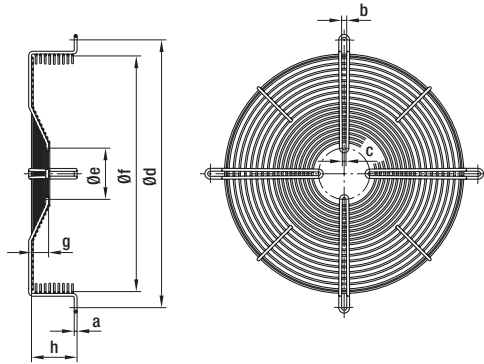

# Guard grille

– **Material:** Steel, phosphated and coated in black plastic

## Basket guard grille for K series axial fans

Part no.	Size	a	b	c	d	e	f	g	h
66024-2-4039	250	4.5	4.3	4.3	300.0	58.0	271.0	26.0	60.0
77709-2-4039	300	3.9	4.5	4.5	360.0	58.0	340.0	26.0	26.0
19115-2-4039	350	4.5	6.5	4.5	422.0	58.0	380.0	—	54.0
62229-2-4039	360	4.5	6.3	4.3	400.0	58.0	357.0	12.0	16.0
64378-2-4039	450	5.0	9.0	6.5	522.0	90.0	476.0	30.0	80.0
64539-2-4039	450	5.0	9.0	6.5	522.0	90.0	476.0	30.0	30.0

## Guard grille for diagonal fan

Part no.	Size
26388-2-4039	180

subject to alterations