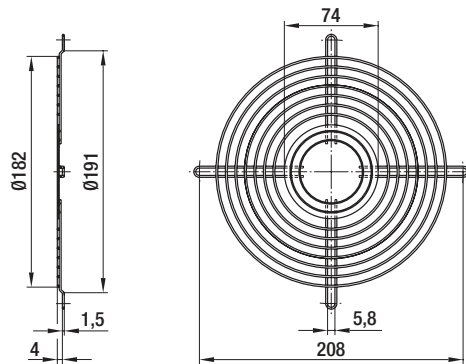

Basket guard grille for K series axial fans

Part no.	Size	a	b	c	d	e	f	g	h
66024-2-4039	250	4.5	4.3	4.3	300.0	58.0	271.0	26.0	60.0
77709-2-4039	300	3.9	4.5	4.5	360.0	58.0	340.0	26.0	26.0
19115-2-4039	350	4.5	6.5	4.5	422.0	58.0	380.0	—	54.0
62229-2-4039	360	4.5	6.3	4.3	400.0	58.0	357.0	12.0	16.0
64378-2-4039	450	5.0	9.0	6.5	522.0	90.0	476.0	30.0	80.0
64539-2-4039	450	5.0	9.0	6.5	522.0	90.0	476.0	30.0	30.0

subject to alterations