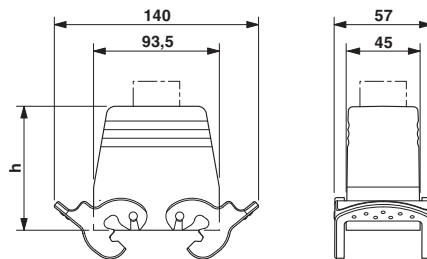

Technical data

Dimensions

Height	76 mm
Width	43 mm
Length	94 mm

Ambient conditions

Degree of protection of housing (IP)	IP65
Ambient temperature (operation)	-40 °C ... 125 °C

General

Note	For contact inserts HC-B16, BB32, D40, DD72, HS6, M, K
Design	B16
Housing type	Sleeve housings
Locking type	With double locking latch
No. of cable exits	1

Metal screw connection up to 5 bar, thread length: 8 mm, cable diameter: 14 - 21 mm, WAF 34, screw connection: M32

Cable gland - HC-M-KV-M32(19-27) - 1646010

Metal screw connection up to 5 bar, thread length: 8 mm, cable diameter: 19 - 27 mm, WAF 43, screw connection: M32

Drawings

Dimensioned drawing

Illustration shows the article without double locking latch