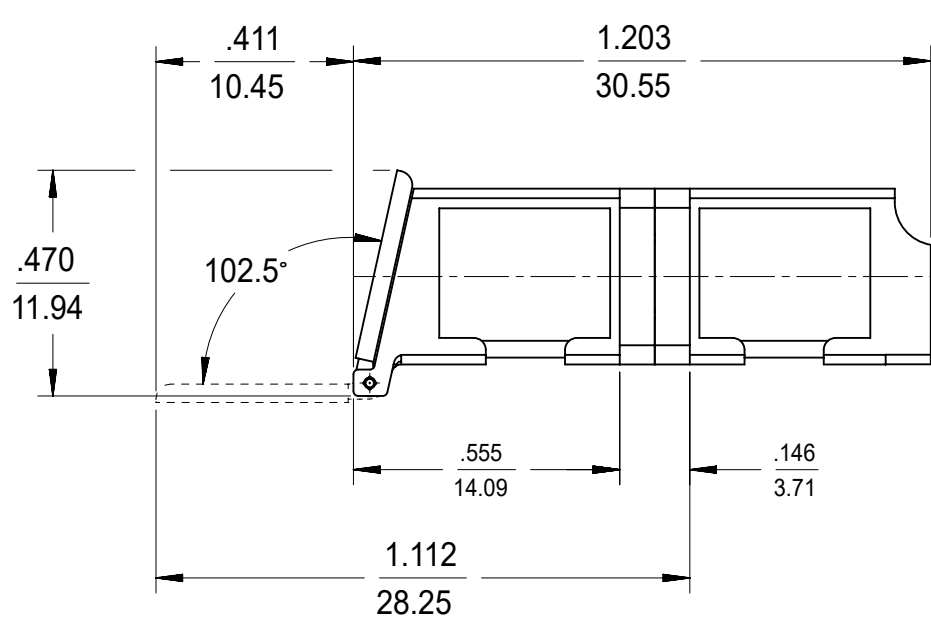

LC 8 PORT ADAPTER P/N	LC 8 PORT ADAPTER COLOR	SPLIT SLEEVE MATERIAL
106121-0100	BLUE	CERAMIC
106121-0101	GREEN	
106121-0102	BEIGE	
106121-0103	AQUA	

RECOMMENDED
MOUNTING PATTERN

ISO VIEW

NOTES:
1. ALL DIMENSIONS ARE FOR REFERENCE.
2. DUST CAPS SHOWN IN ISO VIEW ONLY.

FUNCTIONAL SYMBOLS	THIS DRAWING CONTAINS INFORMATION THAT IS PROPRIETARY TO MOLEX ELECTRONIC TECHNOLOGIES, LLC AND SHOULD NOT BE USED WITHOUT WRITTEN PERMISSION		CURRENT REV DESC:	
	DIMENSION UNITS	SCALE		
FA = 0	INCH/MM	1:1		
GENERAL TOLERANCES (UNLESS SPECIFIED)				
	ANGULAR TOL	±	°	
DIVISIONAL SYMBOLS	4 PLACES	±	EC NO: 652962	2021/05/18
	3 PLACES	±	DRWN: VIKESK1	2021/08/24
	2 PLACES	±	CHK'D: WCHEN	2021/08/24
	1 PLACE	±	APPR: WCHEN	2021/08/24
0 PLACES	±	INITIAL REVISION:		
DRAFT WHERE APPLICABLE MUST REMAIN WITHIN DIMENSIONS		THIRD ANGLE PROJECTION	DRAWING	SERIES
			C-SIZE	106121
DOCUMENT STATUS		P1	RELEASE DATE	2021/08/24 01:00:09
SD-106121-0100		PSD	001	C
SEE TABLE		GENERAL MARKET	1 OF 1	