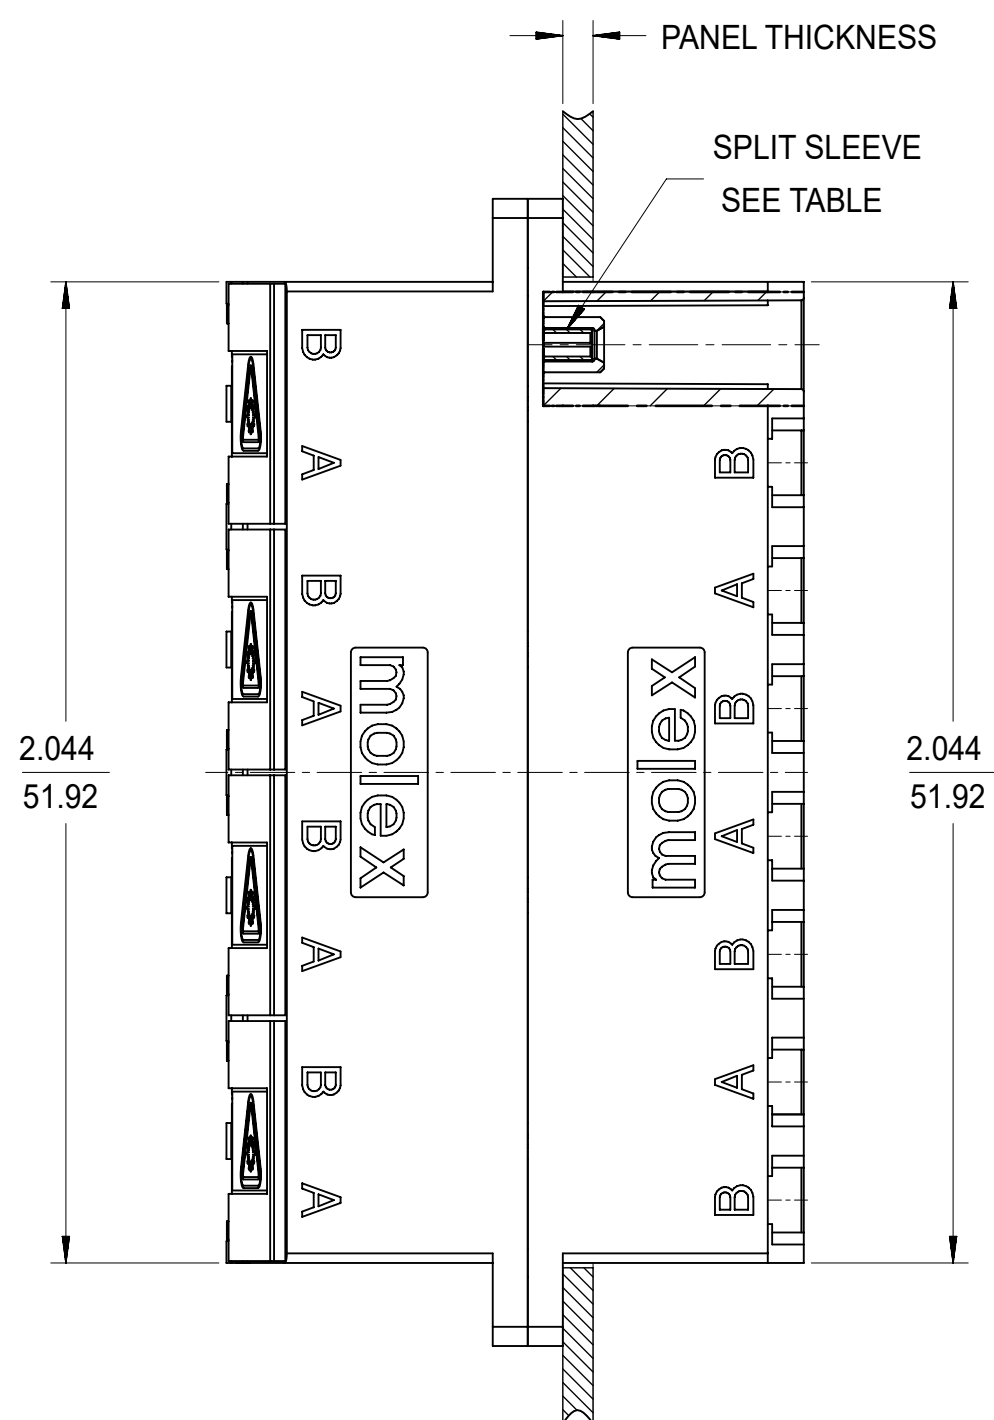

LC 8 PORT ADAPTER P/N	LC 8 PORT ADAPTER COLOR	SPLIT SLEEVE MATERIAL
106121-0100	BLUE	CERAMIC
106121-0101	GREEN	
106121-0102	BEIGE	
106121-0103	AQUA	

RECOMMENDED
MOUNTING PATTERN

ISO VIEW

NOTES:
1. ALL DIMENSIONS ARE FOR REFERENCE.
2. DUST CAPS SHOWN IN ISO VIEW ONLY.

FUNCTIONAL SYMBOLS	THIS DRAWING CONTAINS INFORMATION THAT IS PROPRIETARY TO MOLEX ELECTRONIC TECHNOLOGIES, LLC AND SHOULD NOT BE USED WITHOUT WRITTEN PERMISSION		CURRENT REV DESC:	
	DIMENSION UNITS	SCALE		
FA = 0	INCH/MM	1:1		
GENERAL TOLERANCES (UNLESS SPECIFIED)				
	ANGULAR TOL	±	°	
DIVISIONAL SYMBOLS	4 PLACES	±	EC NO: 652962	2021/05/18
	3 PLACES	±	DRWN: VIKESK1	2021/08/24
	2 PLACES	±	CHK'D: WCHEN	2021/08/24
	1 PLACE	±	APPR: WCHEN	2021/08/24
0 PLACES	±	INITIAL REVISION:		
DRAFT WHERE APPLICABLE MUST REMAIN WITHIN DIMENSIONS		THIRD ANGLE PROJECTION	DRAWING	SERIES
			C-SIZE	106121
DOCUMENT STATUS		P1	RELEASE DATE	2021/08/24 01:00:09
SD-106121-0100		PSD	001	C
SEE TABLE		GENERAL MARKET	1 OF 1	