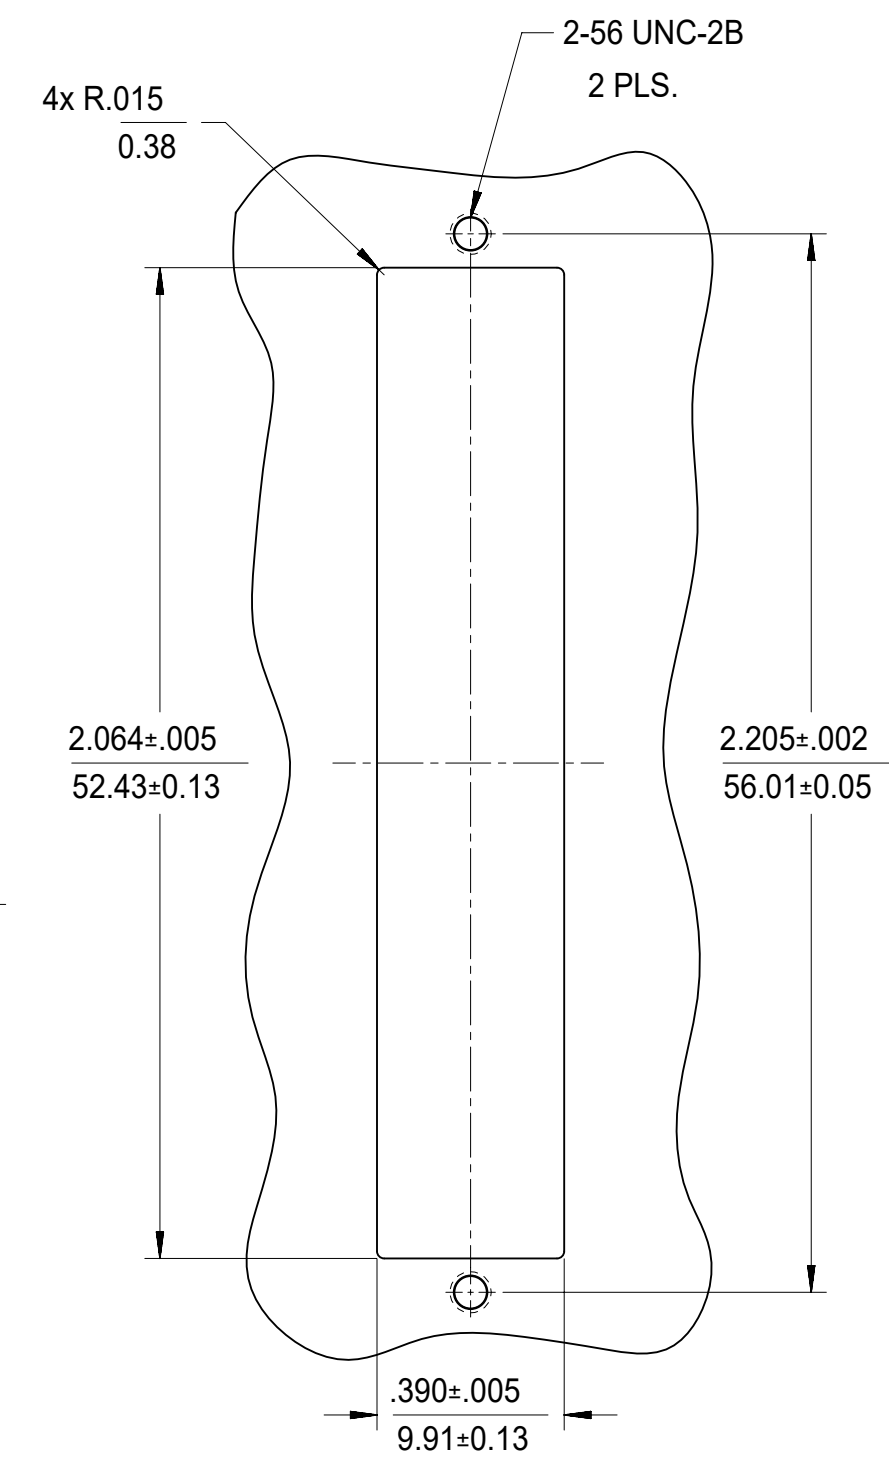

LC 8 PORT ADAPTER P/N	LC 8 PORT ADAPTER COLOR	SPLIT SLEEVE MATERIAL
106121-0100	BLUE	CERAMIC
106121-0101	GREEN	
106121-0102	BEIGE	
106121-0103	AQUA	

RECOMMENDED
MOUNTING PATTERN

ISO VIEW

NOTES:
1. ALL DIMENSIONS ARE FOR REFERENCE.
2. DUST CAPS SHOWN IN ISO VIEW ONLY.

FUNCTIONAL SYMBOLS	THIS DRAWING CONTAINS INFORMATION THAT IS PROPRIETARY TO MOLEX ELECTRONIC TECHNOLOGIES, LLC AND SHOULD NOT BE USED WITHOUT WRITTEN PERMISSION		CURRENT REV DESC:	
	DIMENSION UNITS	SCALE		
FA = 0	INCH/MM	1:1		
GENERAL TOLERANCES (UNLESS SPECIFIED)				
	ANGULAR TOL	±	°	
DIVISIONAL SYMBOLS	4 PLACES	±	EC NO: 652962	2021/05/18
	3 PLACES	±	DRWN: VIKESK1	2021/08/24
	2 PLACES	±	CHK'D: WCHEN	2021/08/24
	1 PLACE	±	APPR: WCHEN	2021/08/24
0 PLACES	±	INITIAL REVISION:		
DRAFT WHERE APPLICABLE MUST REMAIN WITHIN DIMENSIONS		THIRD ANGLE PROJECTION	DRAWING	SERIES
			C-SIZE	106121
DOCUMENT STATUS		P1	RELEASE DATE	2021/08/24 01:00:09
SD-106121-0100		PSD	001	C
SEE TABLE		GENERAL MARKET	1 OF 1	