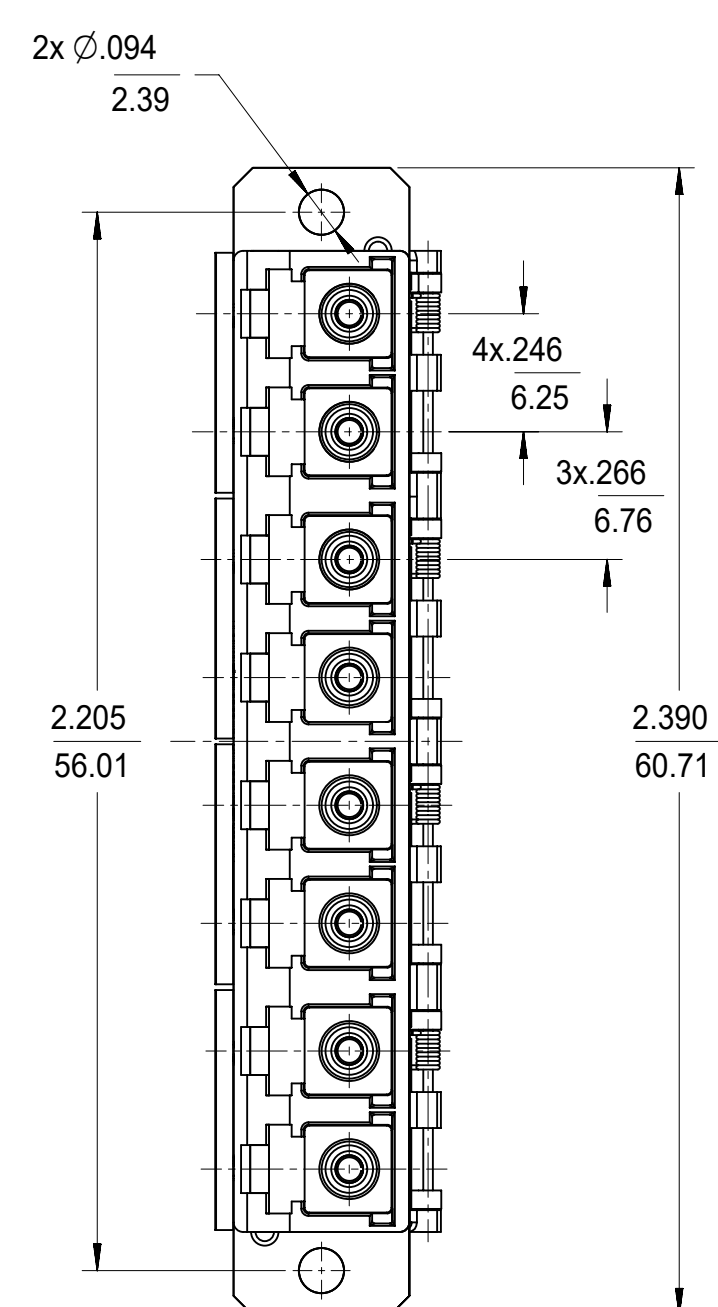

LC 8 PORT ADAPTER P/N	LC 8 PORT ADAPTER COLOR	SPLIT SLEEVE MATERIAL
106121-0100	BLUE	CERAMIC
106121-0101	GREEN	
106121-0102	BEIGE	
106121-0103	AQUA	

RECOMMENDED
MOUNTING PATTERN

ISO VIEW

NOTES:
1. ALL DIMENSIONS ARE FOR REFERENCE.
2. DUST CAPS SHOWN IN ISO VIEW ONLY.

FUNCTIONAL SYMBOLS	THIS DRAWING CONTAINS INFORMATION THAT IS PROPRIETARY TO MOLEX ELECTRONIC TECHNOLOGIES, LLC AND SHOULD NOT BE USED WITHOUT WRITTEN PERMISSION		CURRENT REV DESC:	
	DIMENSION UNITS	SCALE		
FA = 0	INCH/MM	1:1		
GENERAL TOLERANCES (UNLESS SPECIFIED)				
	ANGULAR TOL	±	°	
DIVISIONAL SYMBOLS	4 PLACES	±	EC NO: 652962	2021/05/18
	3 PLACES	±	DRWN: VIKESK1	2021/08/24
	2 PLACES	±	CHK'D: WCHEN	2021/08/24
	1 PLACE	±	APPR: WCHEN	2021/08/24
0 PLACES	±	INITIAL REVISION:		
DRAFT WHERE APPLICABLE MUST REMAIN WITHIN DIMENSIONS		THIRD ANGLE PROJECTION	DRAWING	SERIES
			C-SIZE	106121
DOCUMENT STATUS		P1	RELEASE DATE	2021/08/24 01:00:09
SD-106121-0100		PSD	001	C
SEE TABLE		GENERAL MARKET	1 OF 1	