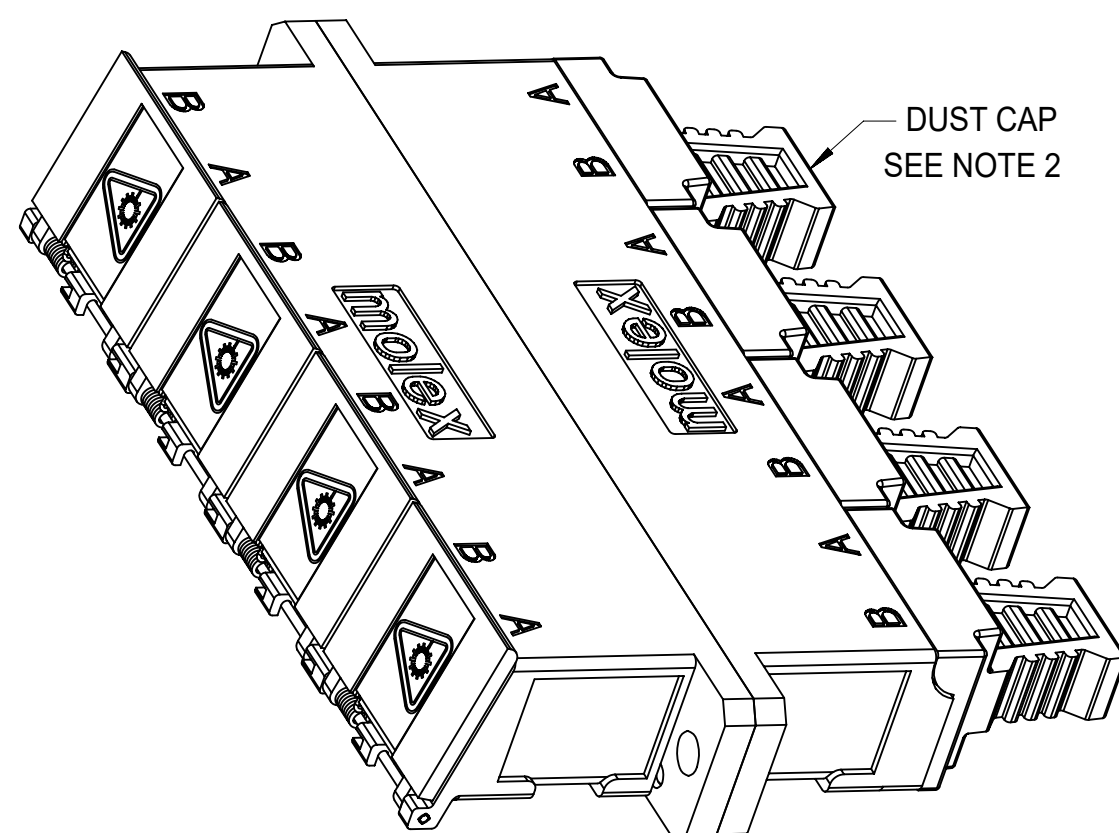

LC 8 PORT ADAPTER P/N	LC 8 PORT ADAPTER COLOR	SPLIT SLEEVE MATERIAL
106121-0100	BLUE	CERAMIC
106121-0101	GREEN	
106121-0102	BEIGE	
106121-0103	AQUA	

RECOMMENDED
MOUNTING PATTERN

ISO VIEW

NOTES:
1. ALL DIMENSIONS ARE FOR REFERENCE.
2. DUST CAPS SHOWN IN ISO VIEW ONLY.

FUNCTIONAL SYMBOLS	THIS DRAWING CONTAINS INFORMATION THAT IS PROPRIETARY TO MOLEX ELECTRONIC TECHNOLOGIES, LLC AND SHOULD NOT BE USED WITHOUT WRITTEN PERMISSION		CURRENT REV DESC:	
	DIMENSION UNITS	SCALE		
FA = 0	INCH/MM	1:1		
GENERAL TOLERANCES (UNLESS SPECIFIED)				
	ANGULAR TOL	±	°	
DIVISIONAL SYMBOLS	4 PLACES	±	EC NO: 652962	2021/05/18
	3 PLACES	±	DRWN: VIKESK1	2021/08/24
	2 PLACES	±	CHK'D: WCHEN	2021/08/24
	1 PLACE	±	APPR: WCHEN	2021/08/24
0 PLACES	±	INITIAL REVISION:		
DRAFT WHERE APPLICABLE MUST REMAIN WITHIN DIMENSIONS		THIRD ANGLE PROJECTION	DRAWING	SERIES
			C-SIZE	106121
DOCUMENT STATUS		P1	RELEASE DATE	2021/08/24 01:00:09
SD-106121-0100		PSD	001	C
SEE TABLE		GENERAL MARKET	1 OF 1	