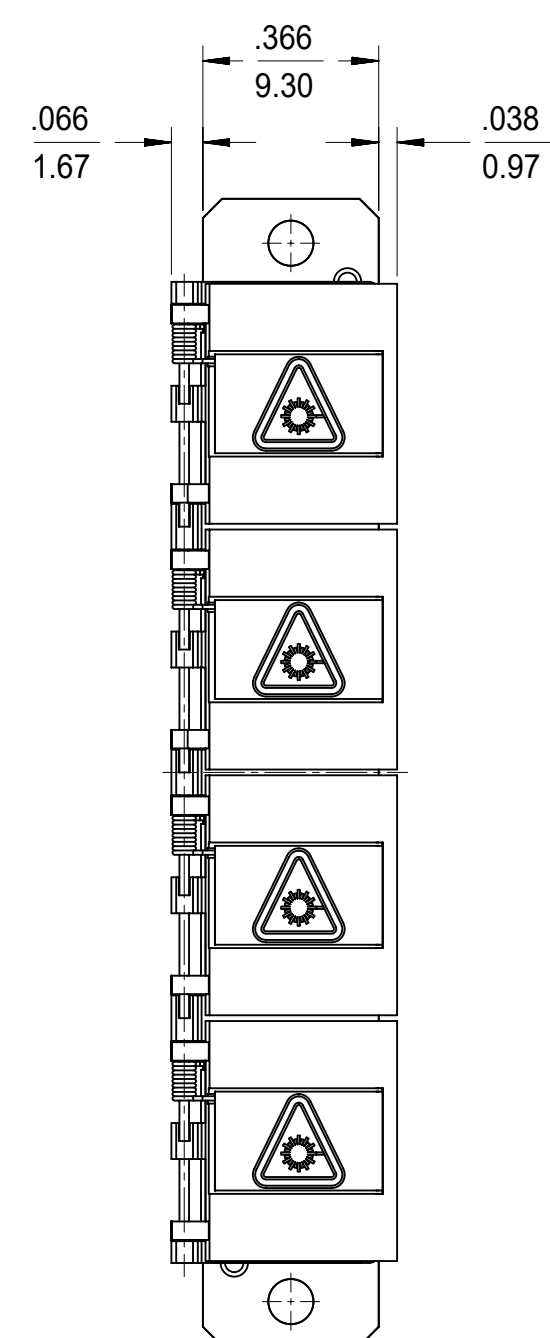

LC 8 PORT ADAPTER P/N	LC 8 PORT ADAPTER COLOR	SPLIT SLEEVE MATERIAL
106121-0100	BLUE	CERAMIC
106121-0101	GREEN	
106121-0102	BEIGE	
106121-0103	AQUA	

RECOMMENDED
MOUNTING PATTERN

ISO VIEW

NOTES:
1. ALL DIMENSIONS ARE FOR REFERENCE.
2. DUST CAPS SHOWN IN ISO VIEW ONLY.

FUNCTIONAL SYMBOLS	THIS DRAWING CONTAINS INFORMATION THAT IS PROPRIETARY TO MOLEX ELECTRONIC TECHNOLOGIES, LLC AND SHOULD NOT BE USED WITHOUT WRITTEN PERMISSION		CURRENT REV DESC:	
	DIMENSION UNITS	SCALE		
FA = 0	INCH/MM	1:1		
GENERAL TOLERANCES (UNLESS SPECIFIED)				
	ANGULAR TOL	±	°	
DIVISIONAL SYMBOLS	4 PLACES	±	EC NO: 652962	2021/05/18
	3 PLACES	±	DRWN: VIKESK1	2021/08/24
	2 PLACES	±	CHK'D: WCHEN	2021/08/24
	1 PLACE	±	APPR: WCHEN	2021/08/24
0 PLACES	±	INITIAL REVISION:		
DRAFT WHERE APPLICABLE MUST REMAIN WITHIN DIMENSIONS		THIRD ANGLE PROJECTION	DRAWING	SERIES
			C-SIZE	106121
DOCUMENT STATUS		P1	RELEASE DATE	2021/08/24 01:00:09
SD-106121-0100		PSD	001	C
SEE TABLE		GENERAL MARKET	1 OF 1	