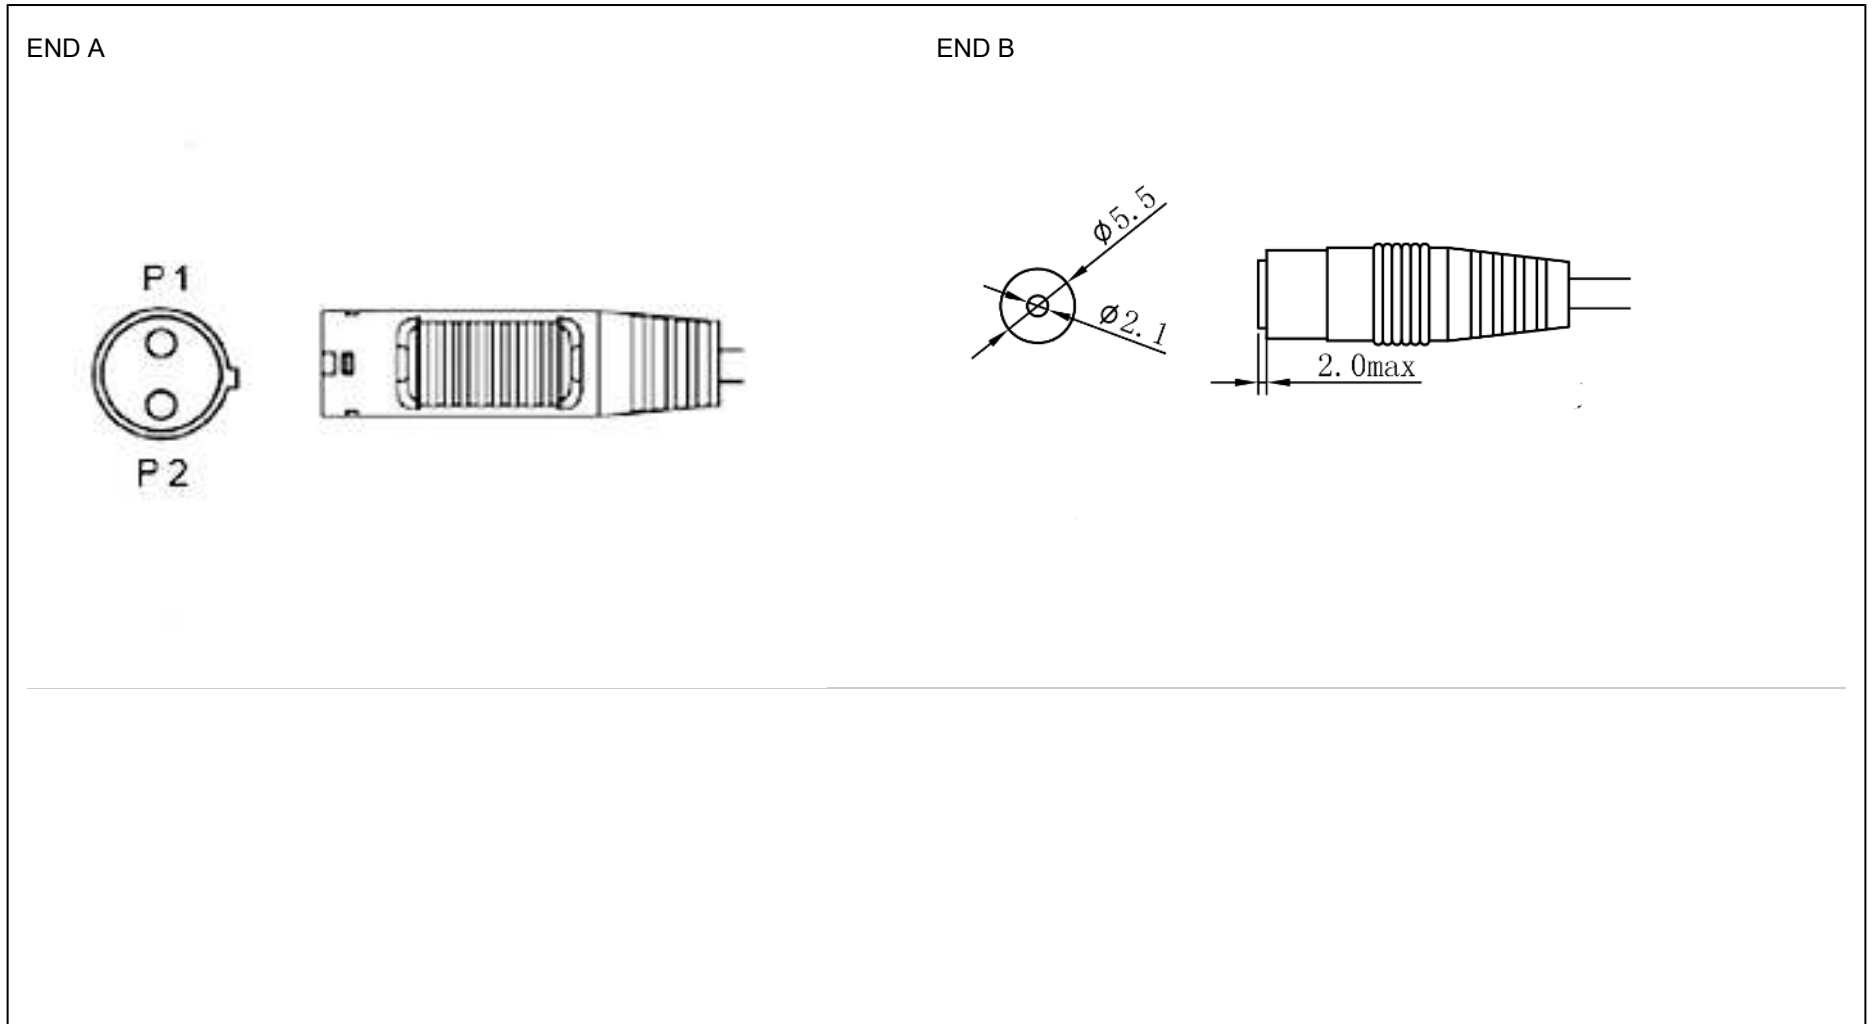

GlobTek, Inc. www.globtek.com 186 Veterans Drive, Northvale, NJ 07647 Tel. (201) 784-1000 Fax (201) 784-0111	Drawing Title: T-plug system, Changeable barrel connector system to Male Inline Jack for 5.5x2.1mm Coaxial Barrel plug, GT Cable #700: 16 / 2 Conductors, mm OD, Round Black, 60 Deg.C, 300V, Black/White, Approvals: UL/cUL or CSA, L=2500±50mm, GlobTek Black
	Model No. Power Cord
Part No./Ordering No. CMP7002M5T00(R)	Rev A

CUSTOMIZED LENGTHS, COLORS, CABLE TYPES, TERMINATIONS/PLUGS/RECEPTACLES AVAILABLE UPON REQUEST. ADDITIONAL PLUG OPTIONS ARE AVAILABLE AT <https://www.globtek.com/connectors/> STANDARD PLUGS AND CONNECTORS CAN BE SEEN ONLINE AT <https://www.globtek.com/connectors/> ACTUAL CONNECTORS, OVERMOLDS, FERRITES MAY VARY SLIGHTLY FROM THE PICTURE BELOW DIMENSIONS ARE IN MM UNLESS SPECIFIED OTHERWISE

PROPRIETARY INFORMATION

PROPRIETARY OF GLOBTEK, INC. ANY REPRODUCTION, DISCLOSURE OR USE OF THIS DRAWING, IN WHOLE OR IN PART, IS HEREBY PROHIBITED EXCEPT AS SPECIFIED IN WRITING BY GLOBTEK, INC. © GlobTek, Inc. 2020 - 2023

quest /10/12/2023 6:59:13 PM CLONED FROM CMP7001M0T00(R)