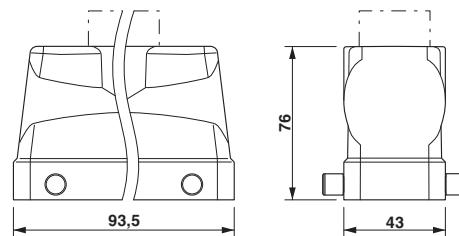

### Accessories

Cable gland - HC-K-KV-M32(15-21) - 1690642

Plastic screw connection up to 5 bar, thread length: 10 mm, cable diameter: 15 - 21 mm, WAF 36, screw connection: M32

Cable gland - HC-M-KV-M32(14-21) - 1690587

Metal screw connection up to 5 bar, thread length: 8 mm, cable diameter: 14 - 21 mm, WAF 34, screw connection: M32

Cable gland - HC-M-KV-M32(19-27) - 1646010

Metal screw connection up to 5 bar, thread length: 8 mm, cable diameter: 19 - 27 mm, WAF 43, screw connection: M32

### Drawings

Dimensioned drawing

Dimensional drawing