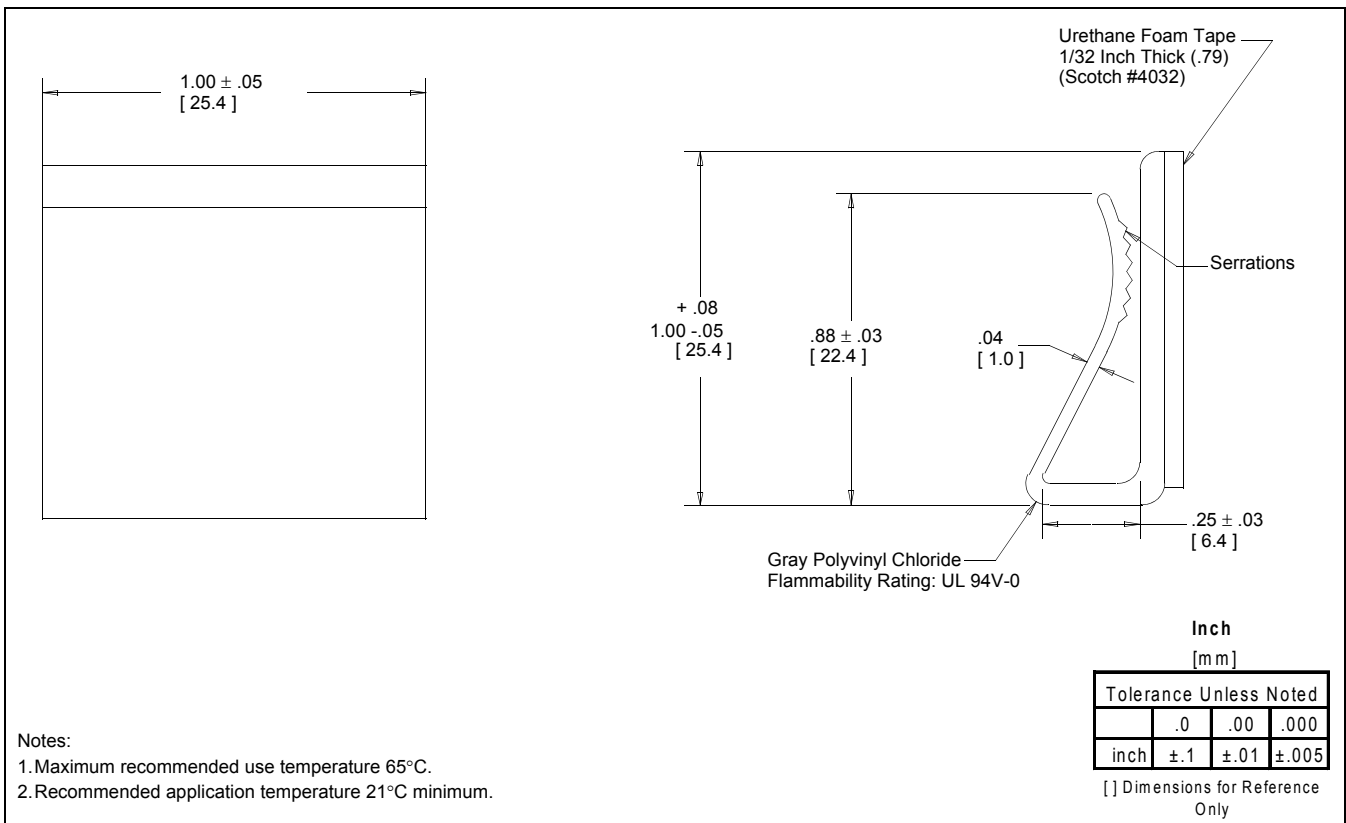

3M™ Cable Accessory

Cable Clamp

3484 Series

- **Cable Clamp** organizes cable routing by clamping and retaining up to six layers of flat cable.
- RoHS* compliant

Date Modified: February 8, 2005

TS-0260-08
Sheet 1 of 1

Ordering Information

3484-X000

- 1 = With Urethane Foam Tape
- 3 = Without Tape

Note: Packaged in 100 per bag or 1000 in box, please specify when ordering.

*RoHS = Directive 2002/95/EC, Restriction of the Use of Certain Hazardous Substances in Electrical and Electronic Equipment