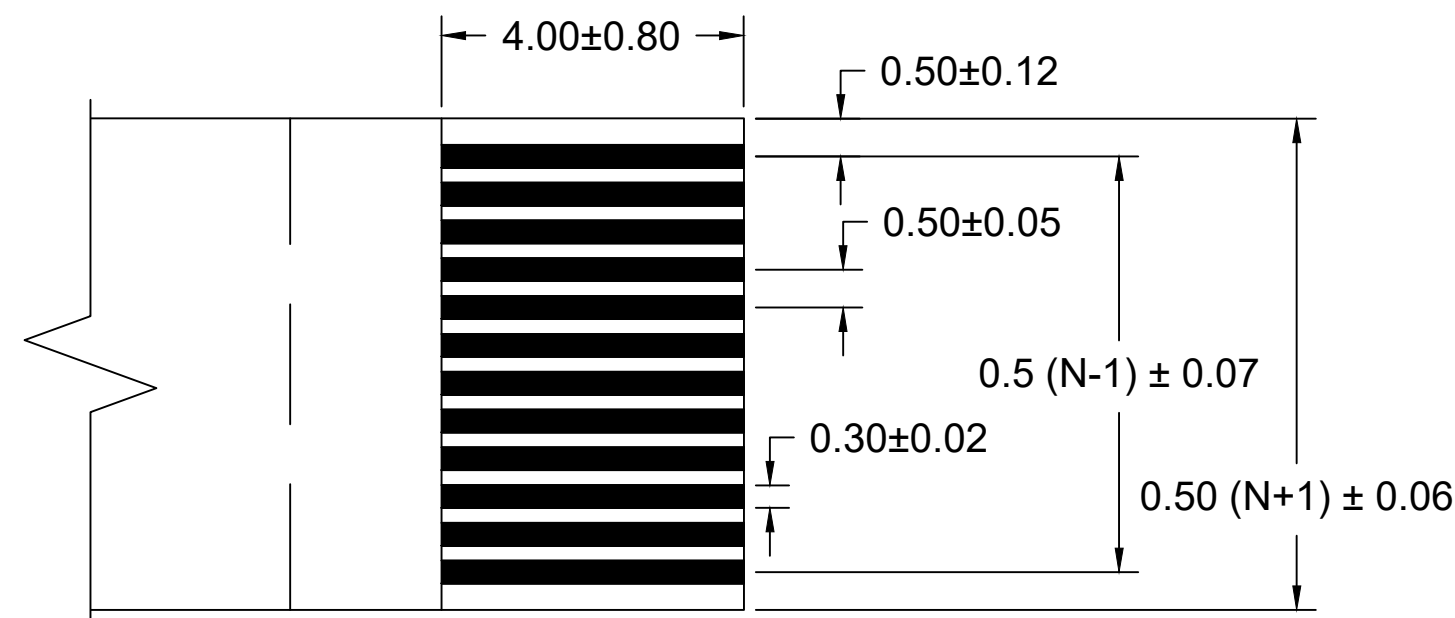

END TAIL DETAIL
SCALE 10:1

NOTES:

1. NO PRINTING ON JUMPER CABLE UNLESS OTHERWISE SPECIFIED. IF PRINTING IS REQUIRED, THEN IT WOULD BE CONSIDERED A SPECIAL JUMPER CABLE.

THIS DRAWING CONTAINS INFORMATION THAT IS PROPRIETARY TO MOLEX ELECTRONIC TECHNOLOGIES, LLC AND SHOULD NOT BE USED WITHOUT WRITTEN PERMISSION

DIMENSION UNITS		SCALE		CURRENT REV DESC: DRAWING CORRECTION									
MM		NA											
GENERAL TOLERANCES (UNLESS SPECIFIED)						EC NO: 728054		0.50MM CENTER FLAT FLEX CABLE (FFC) (EXTRA FLEXIBLE, 105°C, SN PLATED) SALES DRAWING					
		mm	INCH										
4 PLACES	±----	±----					DRWN: DIEGOG7		2022/11/10				
3 PLACES	±----	±----					CHK'D: JSMITH11		2022/11/14				
2 PLACES	±----	±----					APPR: JSMITH11		2022/11/14				
1 PLACE	±----	±----					INITIAL REVISION:						
0 PLACES	±----	±----					DRWN: JLWOLFSB		2011/10/27				
ANGULAR TOL ± 0.5 °			THIRD ANGLE PROJECTION		DRAWING		SERIES		DOCUMENT NUMBER		DOC TYPE	DOC PART	REVISION
					C-SIZE		15166		SD-15166-001		PSD	001	B
DRAFT WHERE APPLICABLE MUST REMAIN WITHIN DIMENSIONS									MATERIAL NUMBER		CUSTOMER		SHEET NUMBER
									SEE CHART		GENERAL MARKET		2 OF 2