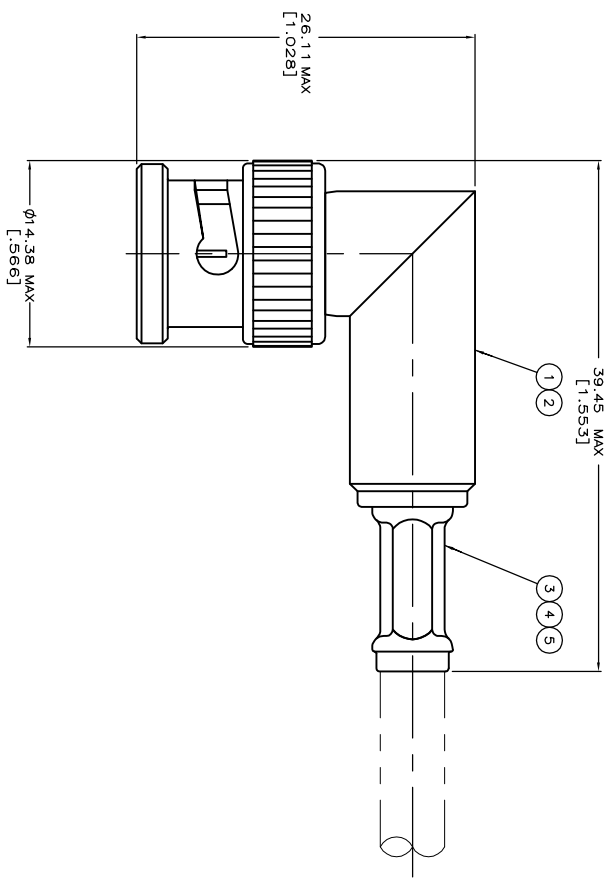

- △ USE WITH HAND TOOL 220190-1
- △ CABLE USED WITHOUT SPACER.
- △ CABLE USED WITH SPACER.
- △ BULK PACKAGE
- 5 SEE I.S. SHEET 9778

RECOMMENDED STRIP LENGTH

DESCRIPTION	VIEW	CONTACT CRIMP (HEX)	FERRULE CRIMP (HEX)	DIE SET	SPACER QTY=1	TUBING PLASTIC QTY=1	FERRULE QTY=1	CONTACT QTY=1	PLUG ASSY QTY=1	PART NUMBER
SUPERSEDED BY 5413959-3	A	1.73 [.068]	4.52 [1.78]	58465-3	-	227194-1	9-413658-0	1-413774-5	9-413960-1	9-413959-1
SUPERSEDED BY 5413959-1	A	1.73 [.068]	5.41 [2.13]	58465-1	-	227132-0	9-221132-0	413774-5	9-413960-0	9-413959-0
SUPERSEDED BY 5413959-8	A	1.73 [.068]	5.41 [2.13]	58465-1	-	227194-1	8-221132-9	413774-5	413960-1	413959-8
OBsolete YR15492	A	1.73 [.068]	4.52 [1.78]	58465-3	-	227194-1	9-413658-2	1-413774-5	413960-3	413959-7
OBsolete YR15492	A	1.73 [.068]	5.41 [2.13]	58465-1	-	227194-1	9-221132-0	2-413774-5	413960-1	413959-6
OBsolete TYPE DOUBLE BRAID	A	1.73 [.068]	4.52 [1.78]	58465-3	-	227194-1	9-413658-1	2-413774-5	413960-3	413959-5
OBsolete RG-316/U, TYPE DOUBLE BRAID	A	1.73 [.068]	5.41 [2.13]	58465-3	-	227194-1	9-413658-0	2-413774-5	413960-3	413959-4
OBsolete RG-141/U, BELDEN 9907 & 89907	A	1.73 [.068]	4.52 [1.78]	58465-3	-	227194-1	9-413658-0	1-413774-5	413960-2	413959-3
OBsolete RG-180/U & 195/U	A	1.73 [.068]	5.41 [2.13]	58465-3	-	227194-1	9-413658-0	1-413774-5	413960-2	413959-2
OBsolete RG-179/U & 187/U	A	1.73 [.068]	4.52 [1.78]	58465-3	-	227194-1	9-413658-0	1-413774-5	413960-2	413959-2
OBsolete RG-174/U, 188/U & 316/U	B	1.73 [.068]	6.48 [2.55]	58465-1	-	227423-1	9-221132-1	1-413774-0	413960-1	413959-1
SUPERSEDED BY 5413959-3	A	1.73 [.068]	5.41 [2.13]	58465-1	-	227194-1	9-221132-0	413774-5	413960-1	413959-1
OBsolete RG-59/U & BELDEN 88241	A	1.73 [.068]	6.48 [2.55]	58465-1	-	227423-1	9-221132-0	413774-5	413960-1	413959-1
OBsolete RG-58/U & BELDEN 88240	A	1.73 [.068]	6.48 [2.55]	58465-1	-	227423-1	9-221132-0	413774-5	413960-1	413959-1