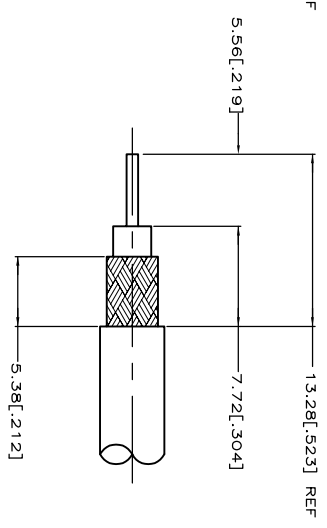

- △ USE WITH HAND TOOL 220190-1
- △ CABLE USED WITHOUT SPACER.
- △ CABLE USED WITH SPACER.
- △ BULK PACKAGE
- 5 SEE I.S. SHEET 9778

RECOMMENDED STRIP LENGTH

DESCRIPTION	VIEW	CONTACT CRIMP (HEX)	FERRULE CRIMP (HEX)	DIE SET	SPACER QTY=1	TUBING PLASTIC QTY=1	FERRULE QTY=1	CONTACT QTY=1	PLUG ASSY QTY=1	PART NUMBER
SUPERSEDED BY 5413959-3	A	1.73 [.068]	4.52 [1.78]	58465-3	-	227194-1	9-413658-0	1-413774-5	9-413960-1	9-413959-1
SUPERSEDED BY 5413959-1	A	1.73 [.068]	5.41 [2.13]	58465-1	-	227132-0	9-221132-0	413774-5	9-413960-0	9-413959-0
SUPERSEDED BY 5413959-8	A	1.73 [.068]	5.41 [2.13]	58465-1	-	227194-1	8-221132-9	413774-5	413960-1	413959-8
OBsolete YR15492	A	1.73 [.068]	4.52 [1.78]	58465-3	-	227194-1	9-413658-2	1-413774-5	413960-3	413959-7
OBsolete YR15492	A	1.73 [.068]	5.41 [2.13]	58465-1	-	227194-1	9-221132-0	2-413774-5	413960-1	413959-6
OBsolete TYPE DOUBLE BRAID	A	1.73 [.068]	4.52 [1.78]	58465-3	-	227194-1	9-413658-1	2-413774-5	413960-3	413959-5
OBsolete RG-316/U, TYPE DOUBLE BRAID	A	1.73 [.068]	5.41 [2.13]	58465-3	-	227194-1	9-413658-0	2-413774-5	413960-3	413959-4
OBsolete RG-141/U, BELDEN 9907 & 89907	A	1.73 [.068]	4.52 [1.78]	58465-3	-	227194-1	9-413658-0	1-413774-5	413960-2	413959-3
OBsolete RG-180/U & 195/U	A	1.73 [.068]	5.41 [2.13]	58465-3	-	227194-1	9-413658-0	1-413774-5	413960-2	413959-2
OBsolete RG-179/U & 187/U	A	1.73 [.068]	4.52 [1.78]	58465-3	-	227194-1	9-413658-0	1-413774-5	413960-2	413959-2
OBsolete RG-174/U, 188/U & 316/U	B	1.73 [.068]	6.48 [2.55]	58465-1	-	227423-1	9-221132-1	1-413774-0	413960-1	413959-1
SUPERSEDED BY 5413959-3	A	1.73 [.068]	5.41 [2.13]	58465-1	-	227194-1	9-221132-0	413774-5	413960-1	413959-1
OBsolete RG-59/U & BELDEN 88241	A	1.73 [.068]	6.48 [2.55]	58465-1	-	227423-1	9-221132-0	413774-5	413960-1	413959-1
OBsolete RG-58/U & BELDEN 88240	A	1.73 [.068]	6.48 [2.55]	58465-1	-	227423-1	9-221132-0	413774-5	413960-1	413959-1