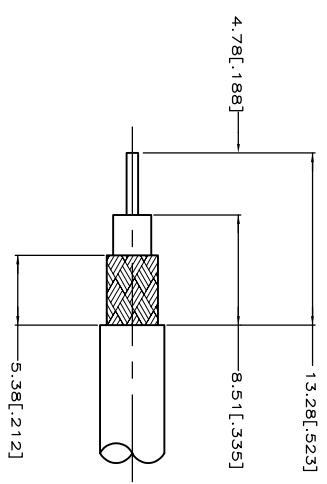

- △ USE WITH HAND TOOL 220190-1
- △ CABLE USED WITHOUT SPACER.
- △ CABLE USED WITH SPACER.
- △ BULK PACKAGE
- 5 SEE I.S. SHEET 9778

RECOMMENDED STRIP LENGTH

DESCRIPTION	VIEW	CONTACT CRIMP (HEX)	FERRULE CRIMP (HEX)	DIE SET	SPACER QTY=1	TUBING PLASTIC QTY=1	FERRULE QTY=1	CONTACT QTY=1	PLUG ASSY QTY=1	PART NUMBER
SUPERSEDED BY 5413959-3	A	1.73 [.068]	4.52 [1.78]	58465-3	-	227194-1	9-413658-0	1-413774-5	9-413960-1	9-413959-1
SUPERSEDED BY 5413959-1	A	1.73 [.068]	5.41 [2.13]	58465-1	-	227132-0	9-221132-0	413774-5	9-413960-0	9-413959-0
SUPERSEDED BY 5413959-8	A	1.73 [.068]	5.41 [2.13]	58465-1	-	227194-1	8-221132-9	413774-5	413960-1	413959-8
OBsolete YR15492	A	1.73 [.068]	4.52 [1.78]	58465-3	-	227194-1	9-413658-2	1-413774-5	413960-3	413959-7
OBsolete YR15492	A	1.73 [.068]	5.41 [2.13]	58465-1	-	227194-1	9-221132-0	2-413774-5	413960-1	413959-6
OBsolete TYPE DOUBLE BRAID	A	1.73 [.068]	4.52 [1.78]	58465-3	-	227194-1	9-413658-1	2-413774-5	413960-3	413959-5
OBsolete RG-316/U, TYPE DOUBLE BRAID	A	1.73 [.068]	5.41 [2.13]	58465-3	-	227194-1	9-413658-0	2-413774-5	413960-3	413959-4
OBsolete RG-141/U, BELDEN 9907 & 89907	A	1.73 [.068]	4.52 [1.78]	58465-3	-	227194-1	9-413658-0	1-413774-5	413960-2	413959-3
OBsolete RG-180/U & 195/U	A	1.73 [.068]	5.41 [2.13]	58465-3	-	227194-1	9-413658-0	1-413774-5	413960-2	413959-2
OBsolete RG-179/U & 187/U	A	1.73 [.068]	4.52 [1.78]	58465-3	-	227194-1	9-413658-0	1-413774-5	413960-2	413959-2
OBsolete RG-174/U, 188/U & 316/U	B	1.73 [.068]	6.48 [2.55]	58465-1	-	227423-1	9-221132-1	1-413774-0	413960-1	413959-1
SUPERSEDED BY 5413959-3	A	1.73 [.068]	5.41 [2.13]	58465-1	-	227194-1	9-221132-0	413774-5	413960-1	413959-1
OBsolete RG-59/U & BELDEN 88241	A	1.73 [.068]	6.48 [2.55]	58465-1	-	227423-1	9-221132-0	413774-5	413960-1	413959-1
OBsolete RG-58/U & BELDEN 88240	A	1.73 [.068]	6.48 [2.55]	58465-1	-	227423-1	9-221132-0	413774-5	413960-1	413959-1