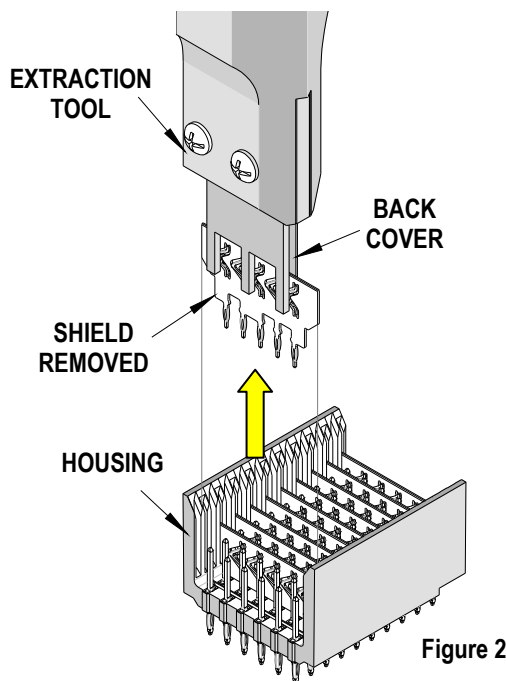

**OPERATION:**

1. Locate the damaged shield in the housing.
2. Slide the removal tool over the shield so the shield is between the hooks and the back cover on the tool.
3. Fasten the (3) hooks of the extraction tool into the chevron shaped slots in the shield. See Figure 1.
4. When the hooks are secured into the shield, pull straight up to remove the shield. See Figure 2.

**CAUTION:** Be careful not to place any fingers near the shield to be removed. It may break loose from the housing when being pulled out and can cause injury to fingers.

5. To remove the shield from the extraction tool, push the shield upward and against the back cover.
6. Slide the shield to one side of the tool and pull out.
7. Use the 62201-5800 (6-Row) Shield Replacement Tool to replace the damaged shields. See ATS-622015800 specification sheet for instructions.

Figure 1

Figure 2

Molex does not offer repair parts for this tool due to the inexpensive nature of the tool.