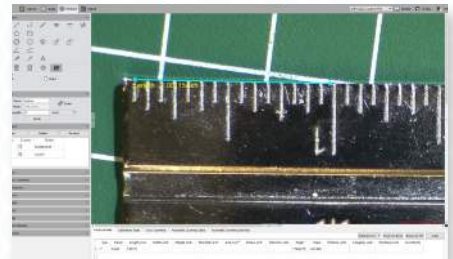

<b>Mighty Cam ES</b>	<b>Macro Lens</b>	<b>Double Arm Boom Stand</b>	<b>Focus Mount w/ Built in LED Ring Light</b>
HDMI/USB Camera designed for quick & accurate inspection	7x - 70x Magnification at a 6" working distance	Provides smooth horizontal movement	Ensures ring light is secure and won't come loose

**Excellent Color Reproduction**

**USB Mode- Advanced Imaging/ Measurement Software Included**

**HDMI Mode: Image/Video Capture, On-Screen Tools (No PC required)**

# Mighty Cam ES

[7x-70x] w/ Macro Lens & Double Arm Boom Stand

High Definition 1080p inspection system with a 22" monitor offering superb image quality. **Provides a magnification range of 7x to 70x with a 6" working distance.** You can operate this system with or without a PC. Without a PC, the camera connects directly to the included HDMI monitor. View and record images using the included on screen tools. Images & videos can be saved to the included SD card. Connect the camera to a PC to utilize more advanced features in the included software.

## Features

- Camera features HDMI and USB outputs
- Inspect directly on an HD monitor or from a computer
- Advanced imaging/measurement software included
- 7x - 70x Magnification at a 6 inch working distance
- Double Arm Boom Stand provides smooth horizontal movement across the object being viewed
- LED Ring Light is built into the focus mount to ensure that it is secure and will not come loose