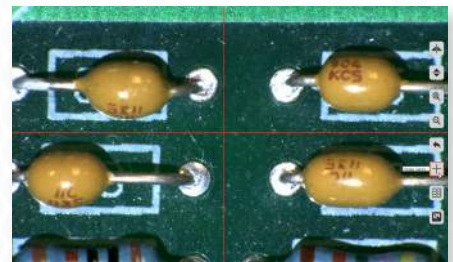

HDMI Mode: Image/Video Capture, On-Screen Tools (No PC required)

Mighty Cam ES

[7x-70x] w/ Macro Lens & Double Arm Boom Stand

High Definition 1080p inspection system with a 22" monitor offering superb image quality. **Provides a magnification range of 7x to 70x with a 6" working distance.** You can operate this system with or without a PC. Without a PC, the camera connects directly to the included HDMI monitor. View and record images using the included on screen tools. Images & videos can be saved to the included SD card. Connect the camera to a PC to utilize more advanced features in the included software.

Features

- Camera features HDMI and USB outputs
- Inspect directly on an HD monitor or from a computer
- Advanced imaging/measurement software included
- 7x - 70x Magnification at a 6 inch working distance
- Double Arm Boom Stand provides smooth horizontal movement across the object being viewed
- LED Ring Light is built into the focus mount to ensure that it is secure and will not come loose

Mighty Cam ES		
<i>7x-70x w/ Macro Lens & Double Arm Boom Stand</i>		
Item #	258-209-534-ES	
Magnification	7x-70x	
Working Distance	6"	
Interface	USB 2.0 & HDMI	
Resolution	2MP 2592 (H) x 1944 (V)	
Frame Rate	USB 2.0 @ 15FPS	HDMI @ 15FPS
Software	USB 2.0 Mosaic V2	HDMI Cloud 1.0 ver
Package Contents	• Mighty Cam ES (26100-259) • Double Arm Boom Stand (26800B-534) • Computer Macro Lens (26700-181) • Focus Mount with LED Ring Light (26200B-209) • 22" HD Monitor (26700-406) • Computer Lens Adapter (26700-181AP)