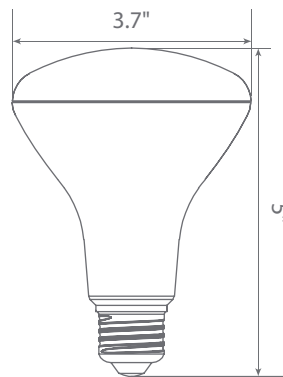

Product Dimensions