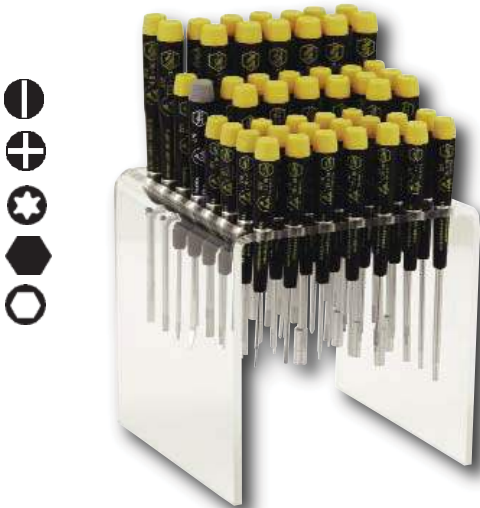

Wiha Precision ESD Safe Chip Lifter

SHOP

279 20 Precision Chip Lifter - ESD Safe
Blade CVM steel, hardened, corrosion resistant finish. Precision handle high quality plastic, Dissipative material.

Item	mm	mm	mm	mm	Inch	lbs.	pkg.
No.	1	3.5	50	145	5.7	.07	1
279 20	ESD Safe dissipative handle						

ESD standard
IEC 61340-5-1

920 92 Master Technicians Bench Top Set
Plexiglass frame. Equipped with 50 precision ESD Safe screwdrivers.

Item No.	
920 92	Slotted: .8, 1.0, 1.2, 1.5, 2.0, 2.5, 3.0, 3.5, 4.0mm Phillips: #000, #00, #0, #1 Torx: T1, T2, T3, T4, T5, T6, T7, T8, T9, T10, T15, T20 Metric Hex: .7, .9, 1.3, 1.5, 2.0, 2.5, 3.0, 4.0mm Inch Hex: 1/16, 5/64, 3/32, 7/64, 1/8, 9/64, 5/32" Metric Nut Drivers: 1.5, 2.0, 2.5, 3.0, 3.5, 4.0, 4.5, 5.0, 5.5mm 279 20 Chip Lifter
lbs.	2.25

SHOP

911 18 Rugged Polyester Canvas Storage Pouch
Holds 8 Precision Tools up to 170mm in length. Folding pouch. Has security flaps and velcro closer.

Item		
No.	Size	lbs. pkg.
911 18	14 1/2" W x 7 3/4" L	.13 1

Item	+	+	+	+	+	+	+
No.	Size	mm	Inch	mm	Inch	lbs.	pkg.
271 00	0	15.0	.59	94.5	3.7	.14	1

*Metric dimensions actual - Inch dimensions approximate

SHOP

270 90 Ceramic Slotted/Phillips Screwdriver 3 Pc. Set, With Wiha-Precision Handle, Out of Anti-static Plastic. Blade special ceramic, anti-static, antimagnetic, for correct adjusting in high frequency areas.