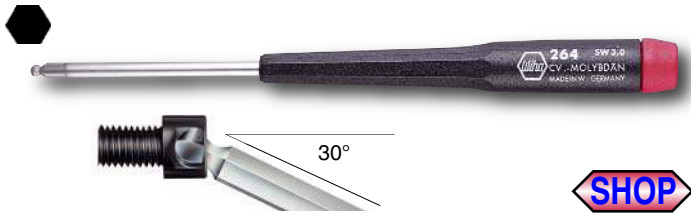

**Wiha Ball End Precision Series**

**SHOP**

**264 Inch Ball End Hex Inch Screwdriver With Precision Handle**

Angle entry up to 30°. Blade high alloy chrome-vanadium-molybdenum steel.

Item								
No.	Inch	mm	Inch	mm	Inch	lbs.	pkg.	
264 13	.050	40	1.6	120	4.7	.02	10	
264 16	1/16	50	2.0	145	5.7	.03	10	
264 19	5/64	50	2.0	145	5.7	.03	10	
264 23	3/32	50	2.0	145	5.7	.03	10	
264 27	7/64	60	2.4	170	6.7	.03	10	
264 31	1/8	60	2.4	170	6.7	.05	10	
264 36	9/64	60	2.4	170	6.7	.05	10	
264 39	5/32	60	2.4	170	6.7	.05	10	

\*Metric dimensions actual - Inch dimensions approximate

**SHOP**

**264 Metric Ball End Hex Metric Screwdriver With Precision Handle**

Angle entry up to 30°. Blade high alloy CVM steel.

Item								
No.	mm	Inch	mm	Inch	mm	Inch	lbs.	pkg.
264 13	1.3	.050	40	1.6	120	4.7	.02	10
264 15	1.5	-	50	2.0	145	5.7	.03	10
264 20	2.0	-	50	2.0	145	5.7	.03	10
264 25	2.5	-	60	2.4	170	6.7	.04	10
264 30	3.0	-	60	2.4	170	6.7	.05	10
264 40	4.0	-	60	2.4	170	6.7	.05	10

\*Metric dimensions actual - Inch dimensions approximate

**SHOP**

**264 91 Set 5 Pcs. Ball End Hex Driver, Metric**

Angle entry up to 30°. Blade high alloy chrome-vanadium-molybdenum-steel.

Item				
No.	mm	mm	lbs.	
264 91	264 13	1.3	40	.25
	264 15	1.5	50	
	264 20	2.0	50	
	264 25	2.5	60	
	264 30	3.0	60	

PREVIOUS

**SHOP**

**264 90 Set 8 Pcs. Ball End Hex Driver, Inch**

Angle entry up to 30°. Blade high alloy chrome-vanadium-molybdenum steel.

Item				
No.	Inch	Inch	lbs.	
264 90	264 13	.050	1.6	.40
	264 16	1/16	2.0	
	264 19	5/64	2.0	
	264 23	3/32	2.0	
	264 27	7/64	2.4	
	264 31	1/8	2.4	
	264 36	9/64	2.4	
	264 39	5/32	2.4	