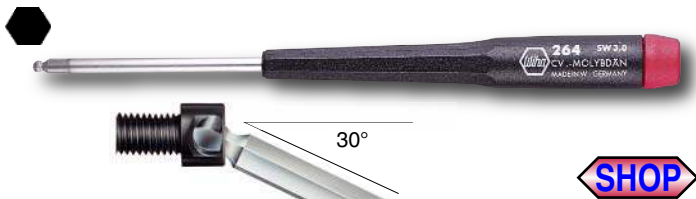

**Wiha Ball End Precision Series**

**SHOP**

**264 Inch Ball End Hex Inch Screwdriver With Precision Handle**

Angle entry up to 30°. Blade high alloy chrome-vanadium-molybdenum steel.

Item								
No.	Inch	mm	Inch	mm	Inch	lbs.	pkg.	
264 13	.050	40	1.6	120	4.7	.02	10	
264 16	1/16	50	2.0	145	5.7	.03	10	
264 19	5/64	50	2.0	145	5.7	.03	10	
264 23	3/32	50	2.0	145	5.7	.03	10	
264 27	7/64	60	2.4	170	6.7	.03	10	
264 31	1/8	60	2.4	170	6.7	.05	10	
264 36	9/64	60	2.4	170	6.7	.05	10	
264 39	5/32	60	2.4	170	6.7	.05	10	

\*Metric dimensions actual - Inch dimensions approximate

**SHOP**

**264 Metric Ball End Hex Metric Screwdriver With Precision Handle**

Angle entry up to 30°. Blade high alloy CVM steel.

Item								
No.	mm	Inch	mm	Inch	mm	Inch	lbs.	pkg.
264 13	1.3	.050	40	1.6	120	4.7	.02	10
264 15	1.5	-	50	2.0	145	5.7	.03	10
264 20	2.0	-	50	2.0	145	5.7	.03	10
264 25	2.5	-	60	2.4	170	6.7	.04	10
264 30	3.0	-	60	2.4	170	6.7	.05	10
264 40	4.0	-	60	2.4	170	6.7	.05	10

\*Metric dimensions actual - Inch dimensions approximate

**SHOP**

**264 91 Set 5 Pcs. Ball End Hex Driver, Metric**

Angle entry up to 30°. Blade high alloy chrome-vanadium-molybdenum-steel.

Item				
No.	mm	mm	lbs.	
264 91	264 13	1.3	40	.25
	264 15	1.5	50	
	264 20	2.0	50	
	264 25	2.5	60	
	264 30	3.0	60	

**SHOP**

**264 99 Set 8 Pcs. Ball End Hex Inch In Canvas Pouch**

Blade high alloy chrome-vanadium-molybdenum steel. Hard chrome finished. In storage pouch

Item					
No.	Inch	Inch	Inch	Inch	lbs.
264 99	264 13	.050	1.6	264 27	7/64 2.4 .62
	264 16	1/16	2.0	264 31	1/8 2.4
	264 19	5/64	2.0	264 36	9/64 2.4
	264 23	3/32	2.0	264 39	5/32 2.4