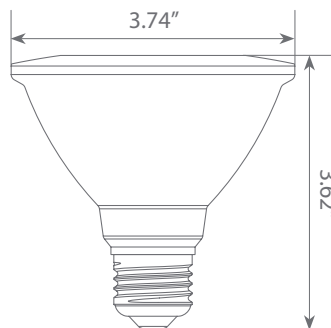

Specifications

Input Power	Input Voltage	Lumen Output	Beam Angle	Center Beam	CCT
11 W	120V	850 lm	40°	N/A	4000 K
CRI	Luminous Efficacy	Power Factor	Input Current	Base/Cap	Lamp Lifespan
80	77.3 lm/W	0.7	0.13 A	E26	25,000 Hrs.

Product Features

Dimmable

Energy Efficient

Damp Rated

Product Dimensions

Product Photometric Data