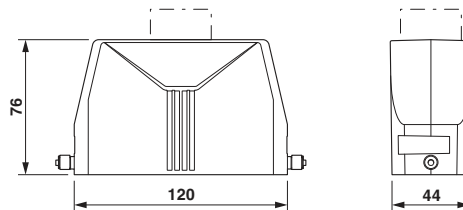

Dimensions

Height	76 mm
Width	44 mm
Length	120 mm

Ambient conditions

Degree of protection of housing (IP)	IP66
	IP69K (ISO 20653:2013-02, with suitable screw connection)
	IP67
Degree of protection of housing (NEMA)	4
	4X
	12
Ambient temperature (operation)	-40 °C ... 125 °C

Housing - HC-STA-B24-HHFS-1TTM40-EL-AL - 1412098

Technical data

General

Note	for contact inserts HC-B24, BB46, D64, DD108, HV10/16, M
Size	B24
Housing type	Sleeve housing
Locking type	for single locking latch
No. of cable outlets	1
Cable exit	straight
Screw connection	none
Type of the screw connection	1x M40
Housing material	Die-cast aluminum, salt water resistant
Housing surface material	Uncoated

Drawings

Dimensional drawing

Dimensional drawing

Classifications

eCl@ss

eCl@ss 5.1	27143424
eCl@ss 6.0	27143423
eCl@ss 8.0	27440202
eCl@ss 9.0	27440202

ETIM

ETIM 5.0	EC000437
----------	----------

Approval details

EAC

GL

Accessories

Accessories

Full screw connection

Cable gland - G-INS-M40-M68N-NNES-S - 1411167

Cable gland, Cable gland material: Brass, nickel-plated, External cable diameter 19 mm ... 28 mm, Shielding: No, Connecting thread: M40, Color: silver