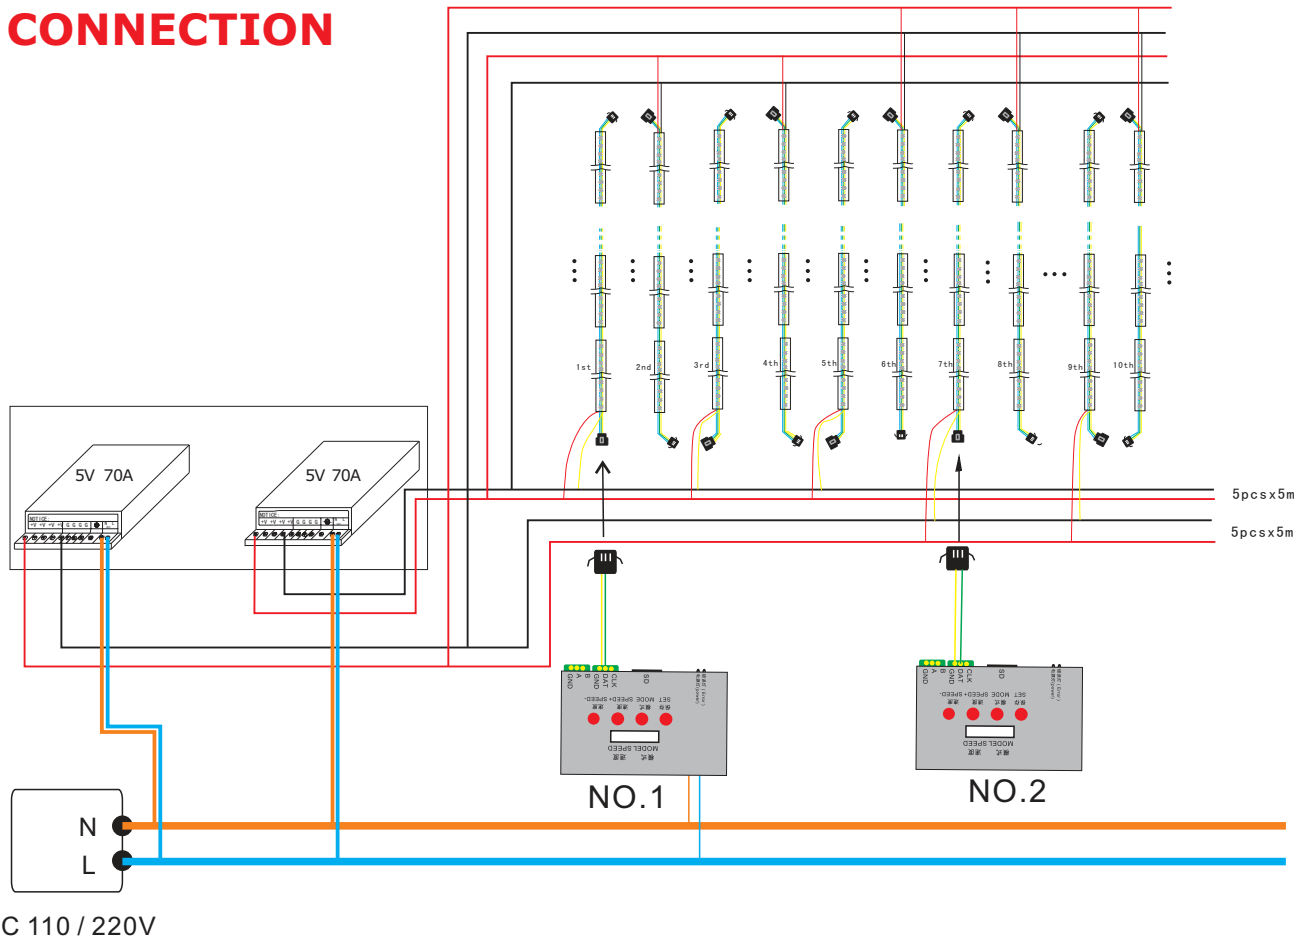

CONNECTION

This strip 60Pixels (IC) per m,5m/roll (300Pixel),T-1000controller support 2000Pixel Max, 1 Roll strip total power is 72W (5m),each 5V70A(350W) works 4rolls of strip . You also could use T4000、T8000 SD controller for more LED pixels

Add: A2 Building Ming Jin hai Industrial Park,Zhou shi Rd ,Shiyan,Baoan,Shenzhen,China. 518108

Tel: 0086-755-85257292 Fax:0086-755-85257292 Web:www.ipixelleds.com

E-mail: inquiry@ipixelleds.com