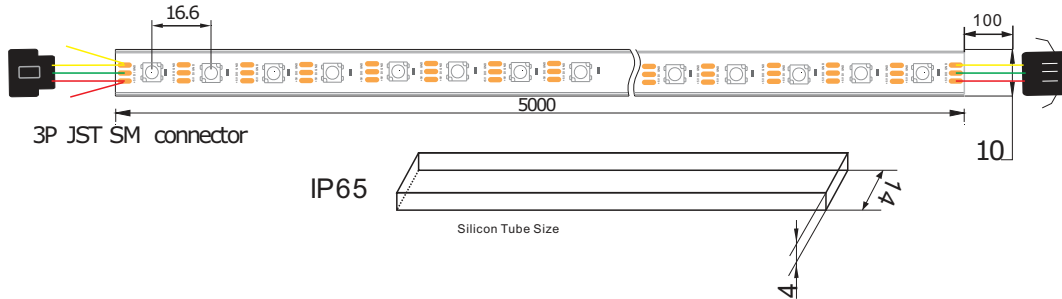

iPixel LED Light Co. , Ltd

Outline Dimension: (Unit:mm)