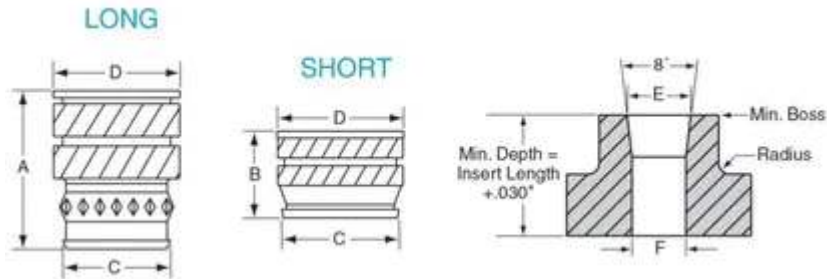

# 3824X375H-SS

B	0.375 in
Boss Size	1.08 in
Brand	RAF
C	0.532 in
D	0.563 in
F	0.523 in
Finish	None
Length E	0.54 in
Material	Stainless Steel
Series	H
Thread Size	3/8-24