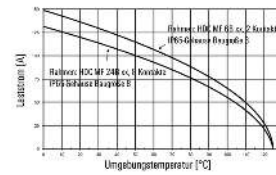

**ModuPlug
HDC MHP 100 FC**

Weidmüller Interface GmbH & Co. KG
Klingenbergstraße 16
D-32758 Detmold
Germany
Fon: +49 5231 14-0
Fax: +49 5231 14-292083
www.weidmueller.com

Drawings