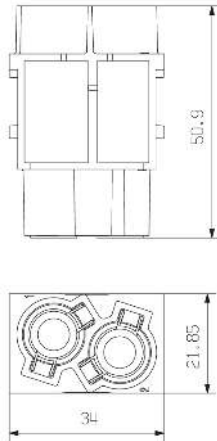

**ModuPlug
HDC MHP 100 FC**

Weidmüller Interface GmbH & Co. KG
Klingenbergstraße 16
D-32758 Detmold
Germany
Fon: +49 5231 14-0
Fax: +49 5231 14-292083
www.weidmueller.com

Drawings