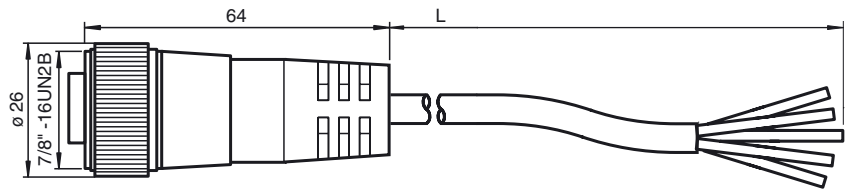

### Model Number

**V95-G-YE4M-STOOW**

Female cordset, 7/8", 5-pin, STOOW cable

### Features

- Thread 7/8 inch

### Dimensions

#### General specifications

Number of pins	5
Connection 1	socket
Construction type 1	straight
Threading 1	7/8 inch
Connection 2	cable end