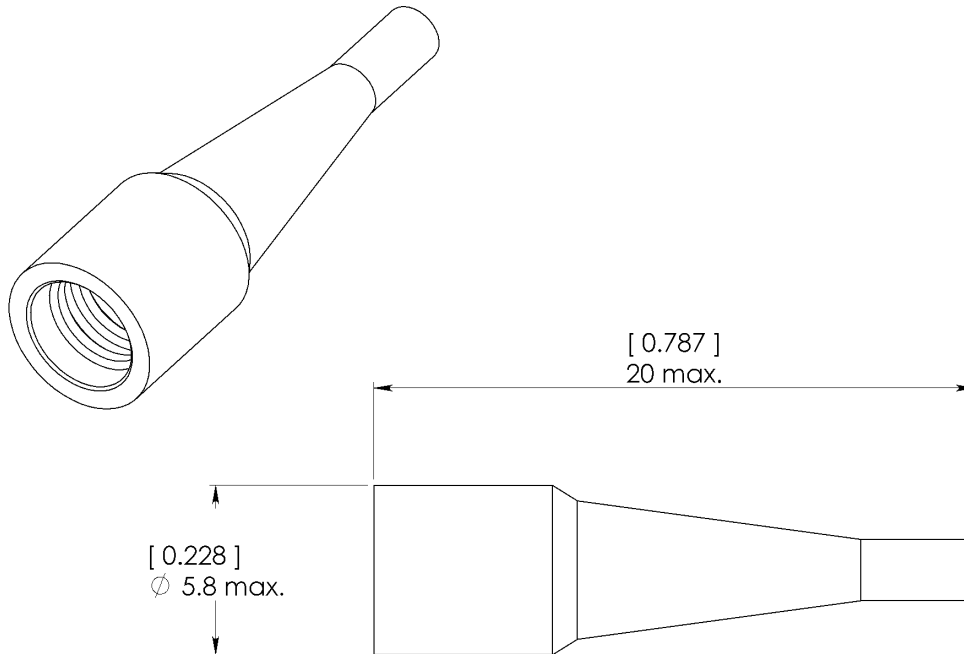

Original dimension in mm [inch]

GENERAL

- Compatible with SC and FC connectors
- Suitable for use with cable sizes Ø 1 mm max.
- Compatible with BELLCORE GR 326 specification (V0, LOI 28 % mini.)
- Color beige.