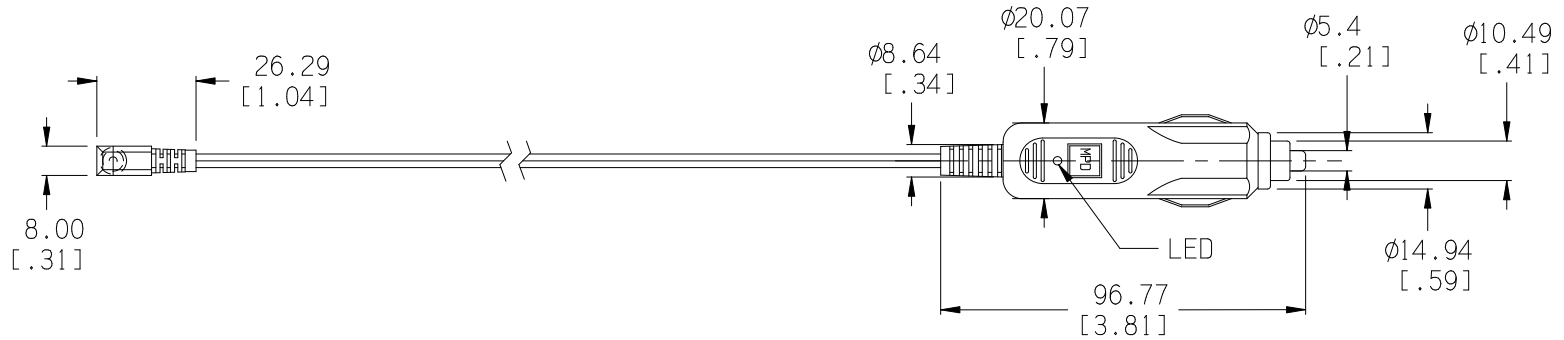

Date	SYM	REVISION RECORD	AUTH	DR.	CK.
7/11/08	A	CORD SIZE 18 AWG WAS 22 AWG	T.B.	B.S.	
08/28/14	B	UPDATED TO ROHS 2 COMPLIANT	T.B.	B.S.	
06/03/16	C	REMOVED CORD DIM. FROM DRAWING	T.B.	B.S.	

BILL OF MATERIAL			Tolerance (Inches)	MPD Memory Protection Devices, Inc. 200 Broad Hollow Road, Farmingdale, New York 11735	
PART #	QTY.	DESCRIPTION		Scale	Drawn By B.S.
APP-001	1	CIGARETTE PLUG FOR 21 OR 22.2mm DIA. SOCKETS	Decimal		Approved By T.B.
PLUG	1	DC MOLDED PLUG, 2.5 x 5.5mm	±.5 (.020)		
FUSE	1	3AG (6.35 x 30mm), 3 AMP.	Fractional	Title AUTO POWER CORD SET, 13' W/3 AMP FUSE, RED LED, RIGHT ANGLE 2.5mm DC PLUG	
CORD	1	UL AWM 2468, 18 AWG, 80°C, UL-VW-1	± .8 (.030)	Date 06/03/16	Drawing Number BK-6048
NOTE: ROHS 2 COMPLIANT			Angular ± 3°		