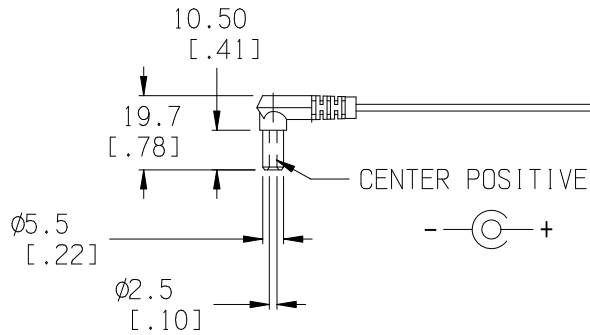

Date	SYM	REVISION RECORD	AUTH	DR.	CK.
7/11/08	A	CORD SIZE 18 AWG WAS 22 AWG	T.B.	B.S.	
08/28/14	B	UPDATED TO ROHS 2 COMPLIANT	T.B.	B.S.	
06/03/16	C	REMOVED CORD DIM. FROM DRAWING	T.B.	B.S.	

BILL OF MATERIAL			Tolerance (Inches)	MPD Memory Protection Devices, Inc. 200 Broad Hollow Road, Farmingdale, New York 11735	
PART #	QTY.	DESCRIPTION		Scale	Drawn By B.S.
APP-001	1	CIGARETTE PLUG FOR 21 OR 22.2mm DIA. SOCKETS	Decimal		Approved By T.B.
PLUG	1	DC MOLDED PLUG, 2.5 x 5.5mm	±.5 (.020)		
FUSE	1	3AG (6.35 x 30mm), 3 AMP.	Fractional	Title AUTO POWER CORD SET, 13' W/3 AMP FUSE, RED LED, RIGHT ANGLE 2.5mm DC PLUG	
CORD	1	UL AWM 2468, 18 AWG, 80°C, UL-VW-1	± .8 (.030)	Date 06/03/16	Drawing Number BK-6048
NOTE: ROHS 2 COMPLIANT			Angular ± 3°		