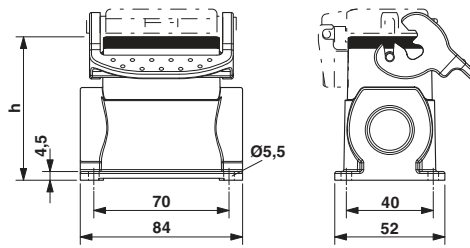

Dimensions

Height	74 mm
Width	57 mm
Length	84 mm

Ambient conditions

Degree of protection of housing (IP)	IP65 (When plugged in) IP54 (with closed protective cover)
Ambient temperature (operation)	-40 °C ... 125 °C

General

Note	For contact inserts HC-B6, BB10, DD24, M Tall housings for extra large wiring space
Size	B6
Housing type	Box mounting bases
Locking type	With single locking latch
No. of cable outlets	2
Cable exit	lateral
Screw connection	none
Type of the screw connection	2x Pg21
Protective cover	Yes
Housing material	Aluminum die-cast

Housing - HC-B 6-SMLD-74/O2PG21 - 1678172

Technical data

General

Housing surface material	Powder-coated, gray
Seal material	NBR
Material lock	Stainless steel, handle: PA
Material grip body interlock	PA
Material, protective cover	Polyamide
Assembly instructions	For half and full screw connections

Drawings

Dimensional drawing

Dimensional drawing; h = 74 mm, a = 45 mm, b = 57 mm

Classifications

eCl@ss

eCl@ss 4.0	27140816
eCl@ss 4.1	27140816
eCl@ss 5.0	27143424
eCl@ss 5.1	27143424
eCl@ss 6.0	27143424
eCl@ss 7.0	27440209
eCl@ss 8.0	27440202
eCl@ss 9.0	27440202