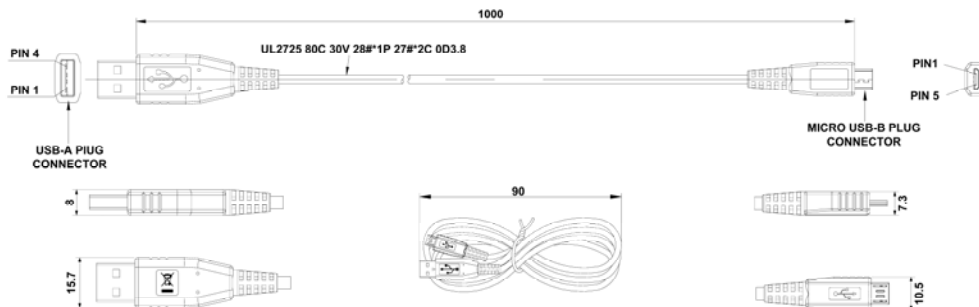

### IPUSB1CS: USBA to Mini-B USB Cable (Length: 1.5 meters)

### IPUSB1MS: USBA to Micro-B USB Cable (Length: 1.5 meters)

### IPUSB1M5LD: USBA to Micro-B USB 24AWG Low Voltage Drop (Length: 1.5 meters)

### IPUSB1(C10)S: USBA to Micro-B USB Cable (Length: 1 meter)

Phihong is not responsible for any error, and reserves the right to make changes without notice. Please visit our website at [www.phihong.com](http://www.phihong.com) for the most up-to-date specifications and contact information.