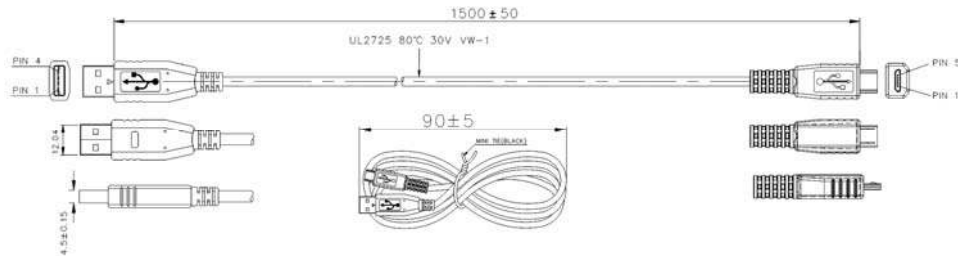

### IPUSB1CS: USBA to Mini-B USB Cable (Length: 1.5 meters)

### IPUSB1MS: USBA to Micro-B USB Cable (Length: 1.5 meters)

### IPUSB1M5LD: USBA to Micro-B USB 24AWG Low Voltage Drop (Length: 1.5 meters)

### IPUSB1(C10)S: USBA to Micro-B USB Cable (Length: 1 meter)

Phihong is not responsible for any error, and reserves the right to make changes without notice. Please visit our website at [www.phihong.com](http://www.phihong.com) for the most up-to-date specifications and contact information.