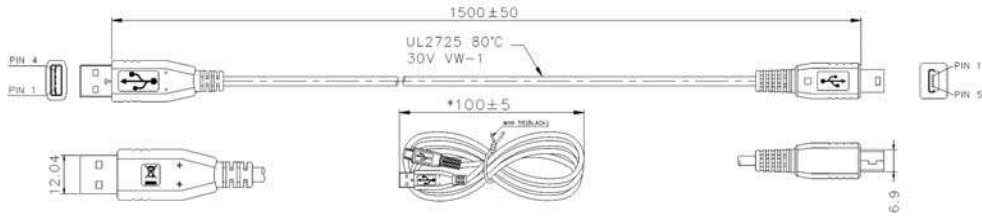

### IPUSB1CS: USBA to Mini-B USB Cable (Length: 1.5 meters)

### IPUSB1MS: USBA to Micro-B USB Cable (Length: 1.5 meters)

### IPUSB1M5LD: USBA to Micro-B USB 24AWG Low Voltage Drop (Length: 1.5 meters)

### IPUSB1(C10)S: USBA to Micro-B USB Cable (Length: 1 meter)

Phihong is not responsible for any error, and reserves the right to make changes without notice. Please visit our website at [www.phihong.com](http://www.phihong.com) for the most up-to-date specifications and contact information.