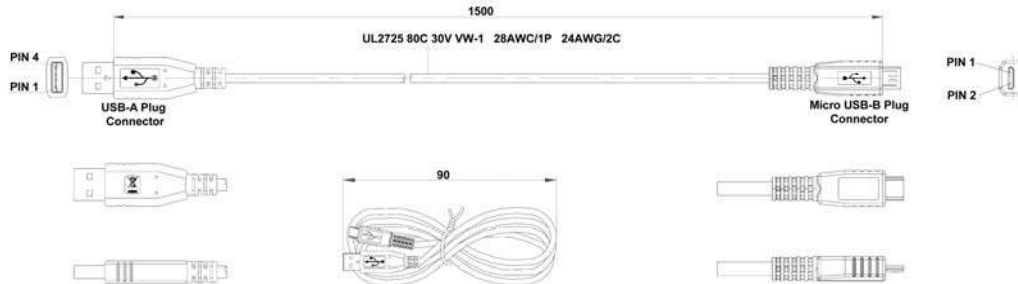

### IPUSB1CS: USBA to Mini-B USB Cable (Length: 1.5 meters)

### IPUSB1MS: USBA to Micro-B USB Cable (Length: 1.5 meters)

### IPUSB1M5LD: USBA to Micro-B USB 24AWG Low Voltage Drop (Length: 1.5 meters)

### IPUSB1(C10)S: USBA to Micro-B USB Cable (Length: 1 meter)

Phihong is not responsible for any error, and reserves the right to make changes without notice. Please visit our website at [www.phihong.com](http://www.phihong.com) for the most up-to-date specifications and contact information.