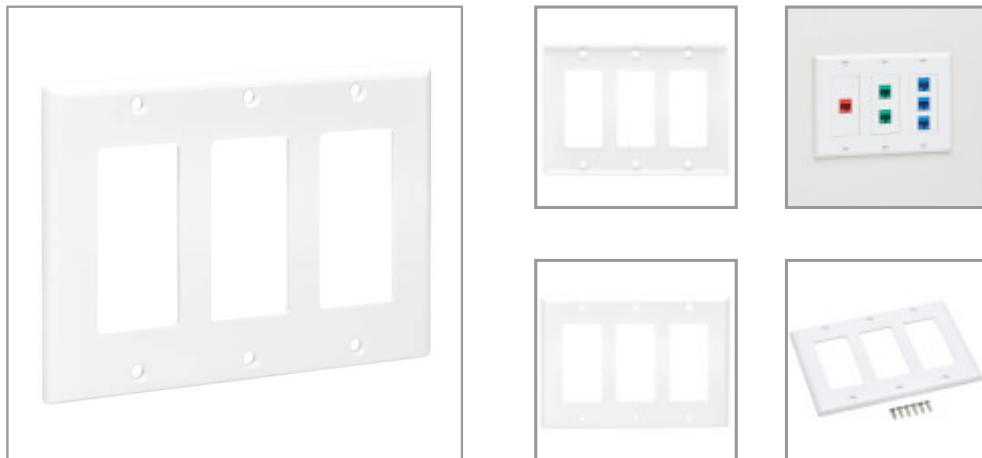

Triple-Gang Faceplate, Decora Style - Vertical, White

MODEL NUMBER: N042D-300-WH

Clean, simple Decora-style faceplate combines with wall-mount insert for terminating premise audio/video, voice or data applications.

Features

High-Impact Construction Designed to Blend In Seamlessly with Your In-Wall Application This triple-gang faceplate mounts flush with a compatible Decora-style wall plate used for premise applications, such as the N042D Series (sold separately). The durable polycarbonate plate is white and blends elegantly into any home or office décor for a sleek, professional installation. Mounting screws are included for wall installation.

Highlights

- Ideal for home theater, VoIP or Ethernet in-wall wiring installations
- Compatible with N042D-Series center plate inserts (sold separately)
- High-impact polycarbonate construction designed to last long in your décor
- Hardware included for mounting flush with compatible Decora-style insert plate

Applications

- Complete your premise wiring application with a clean, sleek-looking Decora-style appearance

Package Includes

- N042D-300-WH Triple-Gang Faceplate, Decora Style - Vertical, White
- (6) Mounting screws