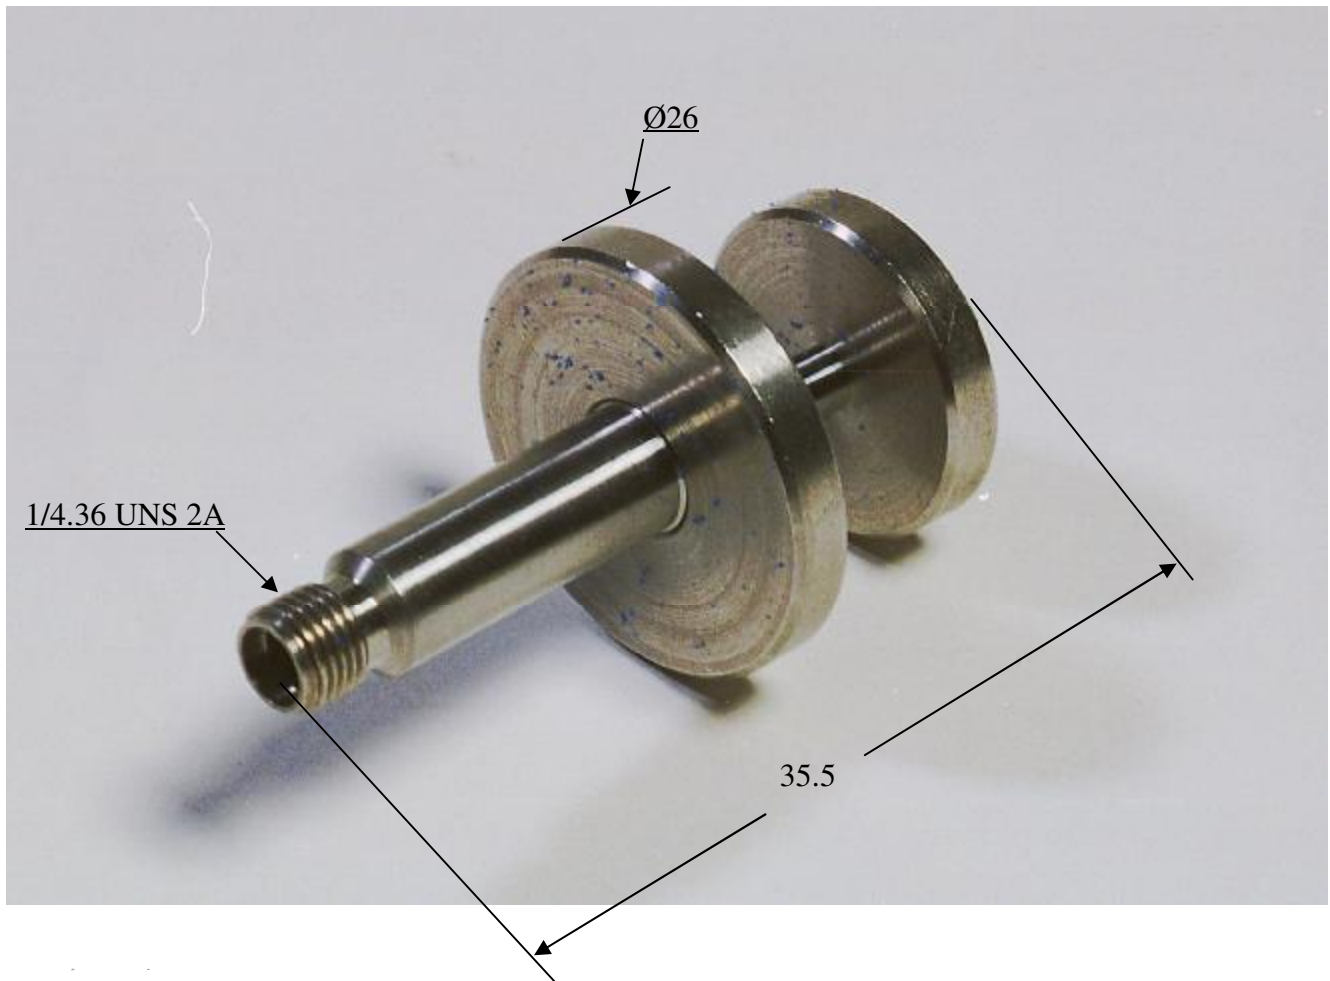

**INSULATOR MOUNTING TOOL
FOR MALE SMA**

R282.730.040Series : **OUT****Issue : 0050 A**

In the effort to improve our product, we reserve the right to make changes judged to be necessary.