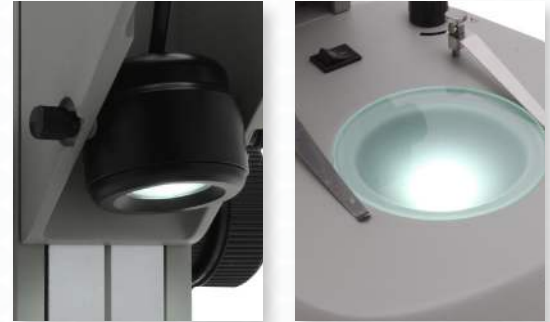

Mighty Cam ES

Digital Microscope

[22x - 147x] w/ LED Track Stand and 360 Viewer

Digital Inspection and Measurement System featuring our Detented Micro Lens with a 360 Viewer, Mighty Cam ES Camera mounted on track stand with top and bottom adjustable LED Lighting and a 22 inch HD LED Monitor. **Provides a magnification range of 22x to 147x.**

0.6x, 1x, 2x, & 4x Detents
for Easy Repeatable
Measurements

Features

- 360 Viewer allows users to inspect from all angles by simply rotating the viewer
- Micro zoom lens with four detented zoom settings (ideal for accurate and repeatable measurements)
- Mighty Cam ES camera provides excellent image quality in HDMI or USB modes (measurement software included)
- Track stand with smooth vertical motion, features adjustable overhead and back light LEDs
- 22" HD Monitor included

*360 viewer is required to be in the off position to perform measurements

Inspect from Any Angle No need to move the part	Micro Zoom Lens 22x - 147x Magnification (22" Monitor)	Mighty Cam ES HDMI/USB Camera designed for quick & accurate inspection	Track Stand Adjustable overhead & back light
---	--	--	--

Adjustable Overhead & Back Light LED

Inspect Parts from Any Angle

Mighty Cam ES		
22x-147x w/ LED Track Stand & 360 Viewer		
Item #	26700-151-C05-259-506	
Magnification	360 Viewer ON 22x - 147x (22" Monitor)	360 Viewer OFF 22x - 147x (22" Monitor)
Working Distance	360 Viewer ON 0.91" (23mm)	360 Viewer OFF 3" (76.2mm)
Resolution	Via USB 2.0 1920 x 1080 @ 15FPS	Via HDMI 1920 x 1080 @ 15FPS
Software	Built-in Software Cloud 1.0 ver	PC Software ISCapture
Interface	USB 2.0 & HDMI	
Package Contents	<ul style="list-style-type: none"> • 26100-259: Mighty Cam ES • 26700-170: 360 Viewer • 26700-151-C05: Micro Lens + 0.5x Coupler • 26700-151AP: Lens Adapter Plate • 26800B-506: LED Track Stand • 26700-406: 22" HDMI LCD Monitor 	