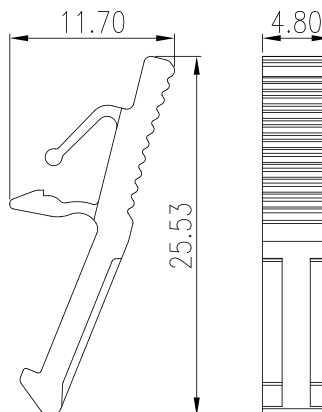

DP-PR

DIN Rail Terminal Blocks > Accessories

Specification

Product description	LATCH
Color	ORANGE
Material	PA
Inflammability class	UL94-V0
Compatible products	DP2.5/1P
Package	50 pcs / box