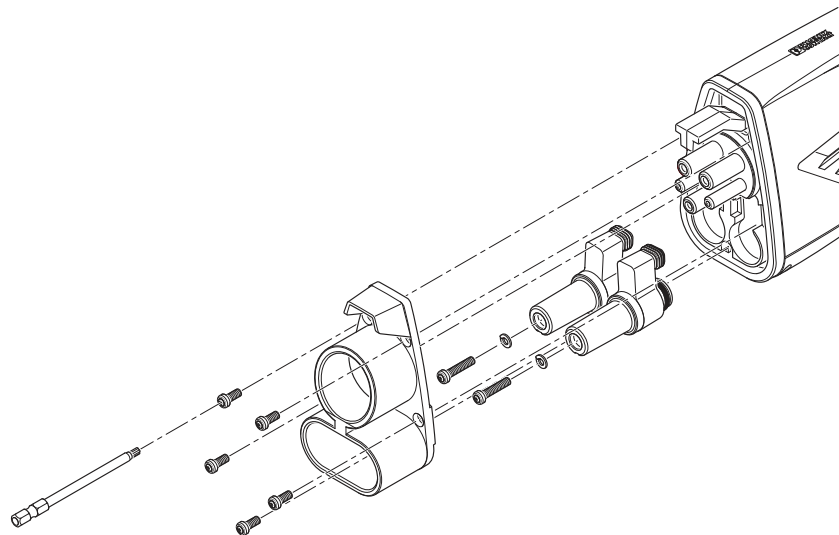

EV-T1CCS-M4X20-C - Repair kit

1288247

<https://www.phoenixcontact.com/us/products/1288247>

Drawings

Schematic diagram

Assembly drawing