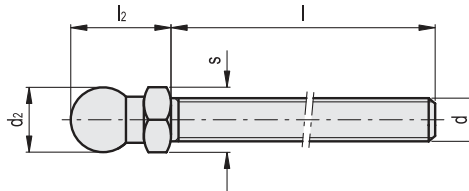

SM. | Stems for levelling elements

Steel or stainless steel

INCH

STANDARD EXECUTIONS

- **SM:** zinc-plated steel spheric articulated and threaded stem with regulation hexagon.
- **SM-SST:** AISI 304 stainless steel spheric articulated and threaded stem with regulation hexagon.

For big quantities, the stems are supplied in wooden boxes and are placed in order, to avoid any damaging movement during transport.

SM.

SM.									SM-SST		
Code	Description	d2A	l	l2	d2	s	⚖️		Code	Description	⚖️
90302221	SM-14-3/8-16x2	3/8-16	2.000	0.79	0.55	9/16	0.09		90322221	SM-14-SST-3/8-16x2	0.09
90302231	SM-14-3/8-16x4	3/8-16	4.000	0.79	0.55	9/16	0.15		90322231	SM-14-SST-3/8-16x4	0.15
90302235	SM-14-3/8-16x6	3/8-16	6.000	0.79	0.55	9/16	0.21		90322235	SM-14-SST-3/8-16x6	0.21
90302321	SM-14-1/2-13x2	1/2-13	2.000	0.79	0.55	9/16	0.11		90322321	SM-14-SST-1/2-13x2	0.11
90302331	SM-14-1/2-13x4	1/2-13	4.000	0.79	0.55	9/16	0.17		90322331	SM-14-SST-1/2-13x4	0.18
90302335	SM-14-1/2-13x6	1/2-13	6.000	0.79	0.55	9/16	0.24		90322335	SM-14-SST-1/2-13x6	0.24
90302523	SM-14-5/8-11x4	5/8-11	4.000	0.79	0.55	5/8	0.24		90322523	SM-14-SST-5/8-11x4	0.24
90302541	SM-14-5/8-11x6	5/8-11	6.000	0.79	0.55	5/8	0.34		90322541	SM-14-SST-5/8-11x6	0.34
90302565	SM-14-5/8-11x8	5/8-11	8.000	0.79	0.55	5/8	0.44		90322565	SM-14-SST-5/8-11x8	0.44
90302625	SM-24-5/8-11x4	5/8-11	4.000	1.46	0.94	15/16	0.35		90322625	SM-24-SST-5/8-11x4	0.36
90302645	SM-24-5/8-11x6	5/8-11	6.000	1.46	0.94	15/16	0.48		90322645	SM-24-SST-5/8-11x6	0.49
90302665	SM-24-5/8-11x8	5/8-11	8.000	1.46	0.94	15/16	0.65		90322665	SM-24-SST-5/8-11x8	0.66
90302725	SM-24-3/4-10x4	3/4-10	4.000	1.46	0.94	15/16	0.67		90322725	SM-24-SST-3/4-10x4	0.68
90302745	SM-24-3/4-10x6	3/4-10	6.000	1.46	0.94	15/16	0.84		90322745	SM-24-SST-3/4-10x6	-
90302781	SM-24-3/4-10x8	3/4-10	8.000	1.46	0.94	15/16	1.11		90322781	SM-24-SST-3/4-10x8	-