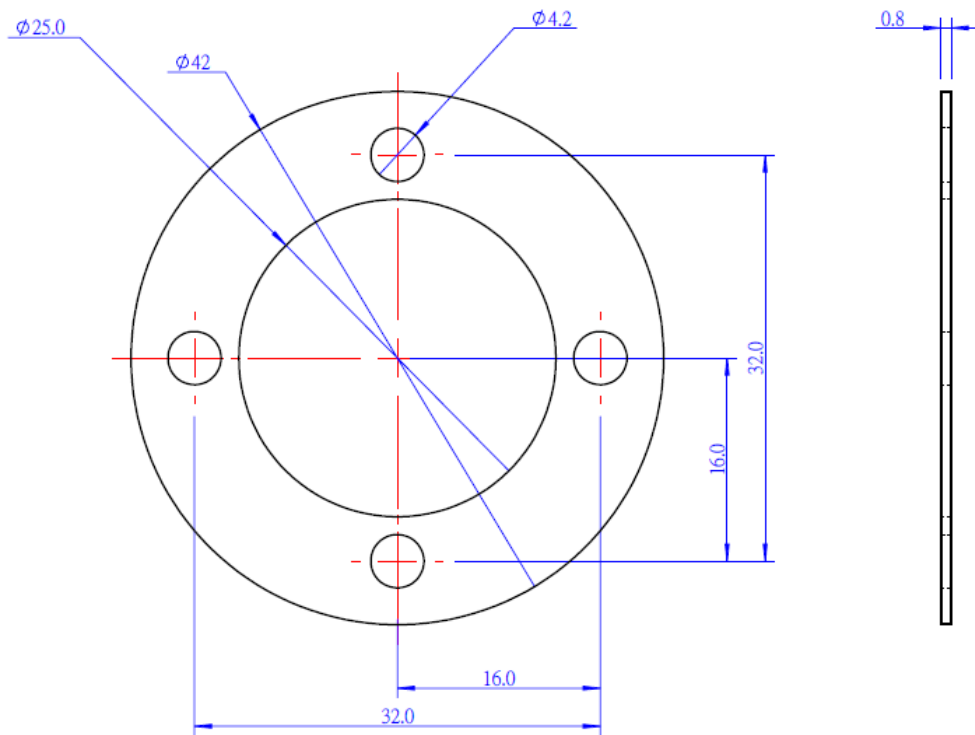

Timing Pulley Slice 62T B - Blue (4-Pack)

SKU: 83024 Weight: 15.00 Gram

Makeblock Timing Pulley Slice 62T-B is the new version of Timing Pulley Slice 62T-Blue. As the "dam-board" of Timing Pulley 62T, Timing Pulley Slice 62T-B can prevent the slipping of the timing belt when working .

Features:

- Made from 6061 aluminum , 0.8mm thick, anodized surface.
- Diameters: 25mm (inside), 42mm (outside).
- 8 Plastic Rivets included.
- Sold in four.

Size Chart(mm):

Part List:

4 x Timing Pulley Slice 62T B - Blue